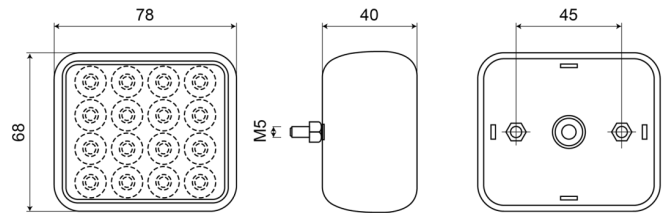

LIGHTS FRONT AND REAR

690R-LED

Rear fog light | square | LED

EAN: 5414184017764

Specifications

Certification	ECE R38	Operating voltage	12V - 24V
Colour of lens	White	Packing	Bag with label
Connection	Open cable ends	Thickness mm	18 mm
Height mm	95 mm	To be ordered by	1
Light source	LED	Type	Rear fog lights
Mounting	Surface mount	Waterproof	Yes
Mounting side	Rear	Weight (kg)	0,145 Kg
Number of LEDs	16	Width mm	95 mm