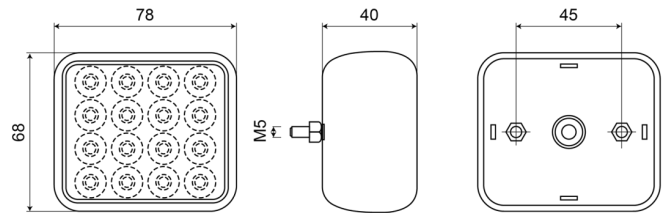

## Specifications

Certification	ECE R38	Operating voltage	12V - 24V
Colour of lens	White	Packing	Bag with label
Connection	Open cable ends	Thickness mm	18 mm
Height mm	95 mm	To be ordered by	1
Light source	LED	Type	Rear fog lights
Mounting	Surface mount	Waterproof	Yes
Mounting side	Rear	Weight (kg)	0,145 Kg
Number of LEDs	16	Width mm	95 mm