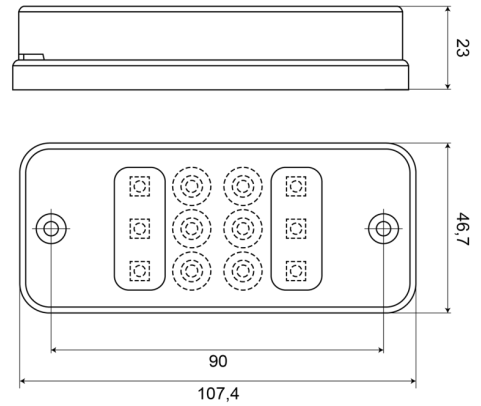

LIGHTS FRONT AND REAR

700C-LED

LED reversing light

EAN: 5414184004351

Specifications

Certification	ECE R23	Operating voltage	12V - 24V
Colour of lens	White	Packing	POS packaging
Connection	Open cable ends	Thickness mm	23 mm
Height mm	47 mm	To be ordered by	1
IP-degree	IP66+IP68	Type	Reverse lights
Light source	LED	Weight (kg)	0,090 Kg
Lumen	168	Width mm	108 mm
Mounting	Surface mount		
Mounting side	Rear		
Number of LEDs	12		