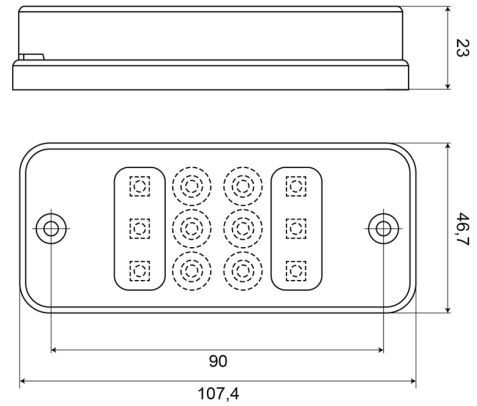

LIGHTS FRONT AND REAR

700C-LED

LED reversing light

EAN: 5414184004351

Specifications

Certification	ECE R23	Operating voltage	12V - 24V
Colour of lens	White	Packing	POS packaging
Connection	Open cable ends	Thickness mm	23 mm
Height mm	47 mm	To be ordered by	1
IP-degree	IP66+IP68	Type	Reverse lights
Light source	LED	Weight (kg)	0,090 Kg
Lumen	168	Width mm	108 mm
Mounting	Surface mount		
Mounting side	Rear		
Number of LEDs	12		