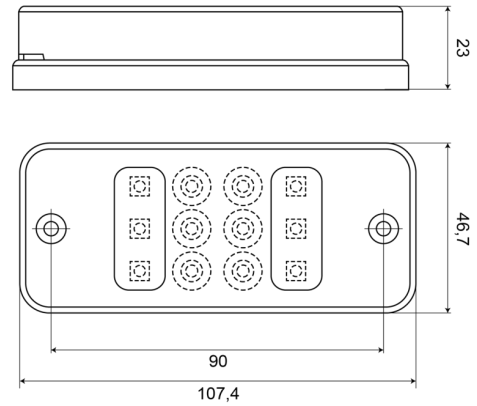

# LIGHTS FRONT AND REAR

700C-LED

LED reversing light

EAN: 5414184004351

## Specifications

Certification	ECE R23	Operating voltage	12V - 24V
Colour of lens	White	Packing	POS packaging
Connection	Open cable ends	Thickness mm	23 mm
Height mm	47 mm	To be ordered by	1
IP-degree	IP66+IP68	Type	Reverse lights
Light source	LED	Weight (kg)	0,090 Kg
Lumen	168	Width mm	108 mm
Mounting	Surface mount		
Mounting side	Rear		
Number of LEDs	12		