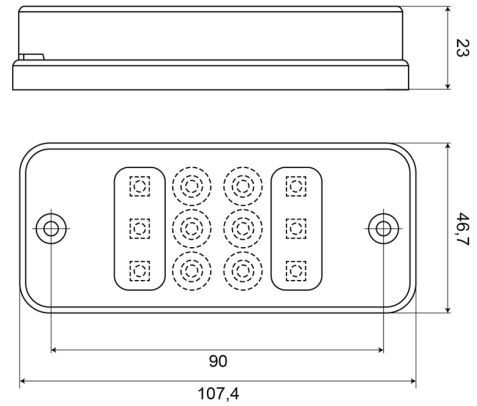

LIGHTS FRONT AND REAR

700C-LED

LED reversing light

EAN: 5414184004351

Specifications

| | | | |
|----------------|-----------------|-------------------|----------------|
| Certification | ECE R23 | Operating voltage | 12V - 24V |
| Colour of lens | White | Packing | POS packaging |
| Connection | Open cable ends | Thickness mm | 23 mm |
| Height mm | 47 mm | To be ordered by | 1 |
| IP-degree | IP66+IP68 | Type | Reverse lights |
| Light source | LED | Weight (kg) | 0,090 Kg |
| Lumen | 168 | Width mm | 108 mm |
| Mounting | Surface mount | | |
| Mounting side | Rear | | |
| Number of LEDs | 12 | | |