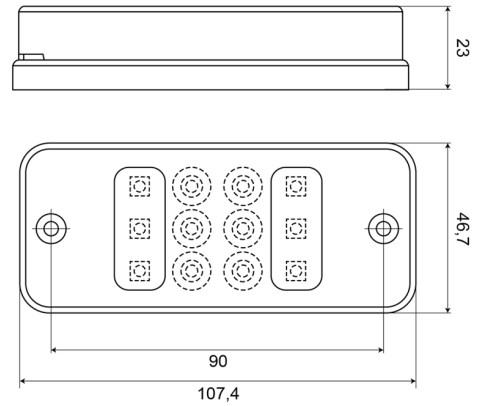

LIGHTS FRONT AND REAR

700R-LED

Rear fog light | rectangular | LED

EAN: 5414184003958

Specifications

Certification	ECE R23	Number of LEDs	12
Colour of lens	Red	Operating voltage	12V - 24V
Connection	Open cable ends	Packing	POS packaging
Height mm	47 mm	Thickness mm	23 mm
IP-degree	IP66+IP68	To be ordered by	1
Light source	LED	Type	Rear fog lights
Mounting	Surface mount	Weight (kg)	0,090 Kg
Mounting side	Rear	Width mm	108 mm