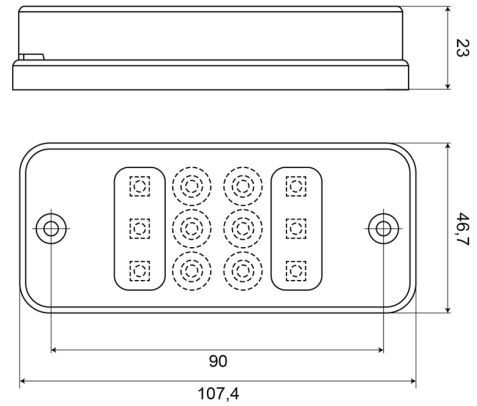

LIGHTS FRONT AND REAR

700R-LED

Rear fog light | rectangular | LED

EAN: 5414184003958

Specifications

Certification	ECE R23	Number of LEDs	12
Colour of lens	Red	Operating voltage	12V - 24V
Connection	Open cable ends	Packing	POS packaging
Height mm	47 mm	Thickness mm	23 mm
IP-degree	IP66+IP68	To be ordered by	1
Light source	LED	Type	Rear fog lights
Mounting	Surface mount	Weight (kg)	0,090 Kg
Mounting side	Rear	Width mm	108 mm