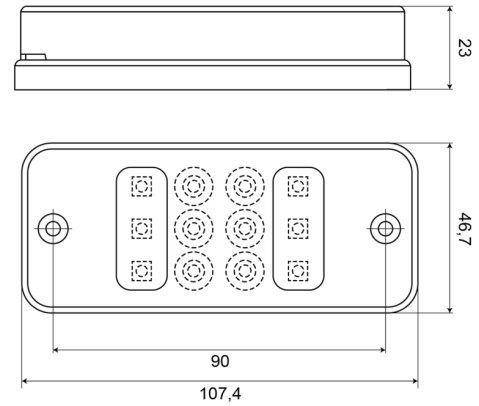

LIGHTS FRONT AND REAR

700R-LED

Rear fog light | rectangular | LED

EAN: 5414184003958

Specifications

Certification	ECE R23	Number of LEDs	12
Colour of lens	Red	Operating voltage	12V - 24V
Connection	Open cable ends	Packing	POS packaging
Height mm	47 mm	Thickness mm	23 mm
IP-degree	IP66+IP68	To be ordered by	1
Light source	LED	Type	Rear fog lights
Mounting	Surface mount	Weight (kg)	0,090 Kg
Mounting side	Rear	Width mm	108 mm