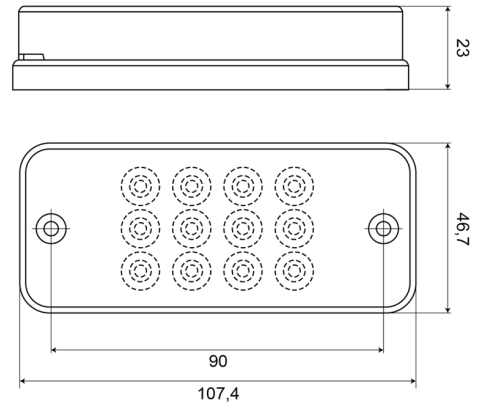

LIGHTS FRONT AND REAR

700ROC-LED

Rear fog light | round | LED

EAN: 5414184004382

Specifications

Certification	ECE R23	Number of LEDs	12
Colour of lens	White	Operating voltage	12V - 24V
Connection	Open cable ends	Packing	POS packaging
Height mm	47 mm	Thickness mm	23 mm
IP-degree	IP66+IP68	To be ordered by	1
Light source	LED	Type	Rear fog lights
Mounting	Surface mount	Weight (kg)	0,095 Kg
Mounting side	Rear	Width mm	108 mm