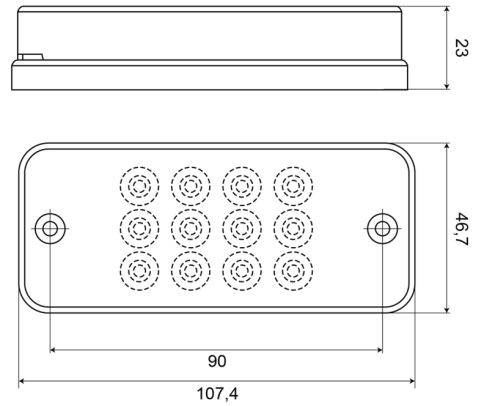

# LIGHTS FRONT AND REAR

700ROC-LED

Rear fog light | round | LED

EAN: 5414184004382

## Specifications

Certification	ECE R23	Number of LEDs	12
Colour of lens	White	Operating voltage	12V - 24V
Connection	Open cable ends	Packing	POS packaging
Height mm	47 mm	Thickness mm	23 mm
IP-degree	IP66+IP68	To be ordered by	1
Light source	LED	Type	Rear fog lights
Mounting	Surface mount	Weight (kg)	0,095 Kg
Mounting side	Rear	Width mm	108 mm