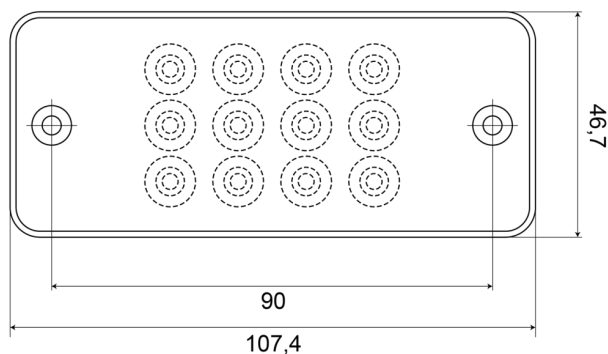

LIGHTS FRONT AND REAR

700SS-LED

LED rear light | left+right | 12-24V

EAN: 5414184004054

Specifications

Certification	ECE	Operating voltage	12V - 24V
Characteristics	Lens in PC ensures that this light is virtually unbreakable	Operation temperature	-30°C / +65°C
Color	Amber/red	Packing	POS packaging
Colour of lens	Clear	Specifications	Connection wires specially treated to ensure watertightness
Connection	Open cable ends	Supplied with	Rubber fixing path
EMC	EMC R10	Thickness mm	23 mm
EMC R10	Yes	To be ordered by	1
Height mm	47 mm	Type	Rear lights
IP-degree	IP66+IP68	Weight (kg)	0,090 Kg
Length mm	107 mm	With Direction indicator	Yes
Light source	LED	With Tail-Stop	Yes
Material	Polycarbonat		
Mounting	Surface mount		
Mounting side	Rear - Left & right		