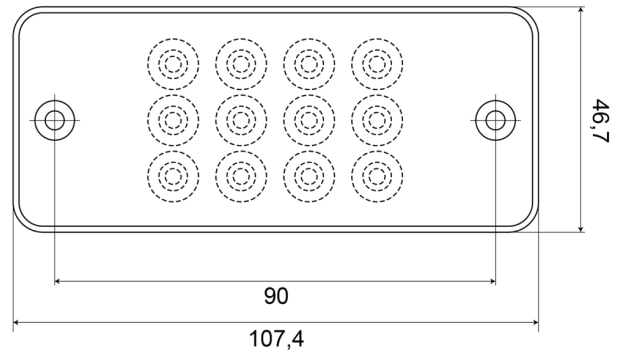

LIGHTS FRONT AND REAR

700SS-LED

LED rear light | left+right | 12-24V

EAN: 5414184004054

Specifications

Certification	ECE	Operating voltage	12V - 24V
Characteristics	Lens in PC ensures that this light is virtually unbreakable	Operation temperature	-30°C / +65°C
Color	Amber/red	Packing	POS packaging
Colour of lens	Clear	Specifications	Connection wires specially treated to ensure watertightness
Connection	Open cable ends	Supplied with	Rubber fixing path
EMC	EMC R10	Thickness mm	23 mm
EMC R10	Yes	To be ordered by	1
Height mm	47 mm	Type	Rear lights
IP-degree	IP66+IP68	Weight (kg)	0,090 Kg
Length mm	107 mm	With Direction indicator	Yes
Light source	LED	With Tail-Stop	Yes
Material	Polycarbonat		
Mounting	Surface mount		
Mounting side	Rear - Left & right		