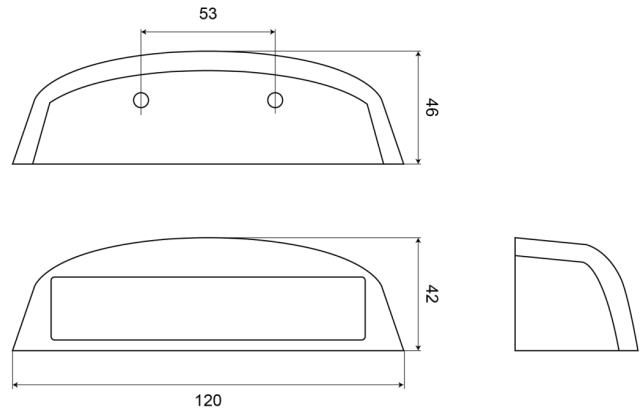

### Specifications

Certification	ECE R4	Operating voltage	12V - 24V
Colour of lens	Clear	Packing	White box with label
Connection	Open cable ends	Thickness mm	42 mm
Height mm	42 mm	To be ordered by	1
IP-degree	IP66	Type	Licence plate lights
Light source	LED	Weight (kg)	0,126 Kg
Material	ABS	Width mm	120 mm
Mounting	2 x M5 bolts included		
Mounting side	Rear		
Number of LEDs	12		