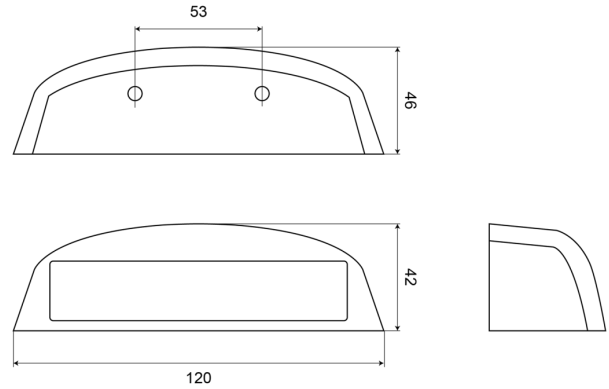

LIGHTS FRONT AND REAR

70LED

LED licence plate light | black

EAN: 5414184002791

Specifications

Certification	ECE R4
Colour of lens	Clear
Connection	Open cable ends
Height mm	42 mm
IP-degree	IP66
Light source	LED
Material	ABS
Mounting	2 x M5 bolts included
Mounting side	Rear
Number of LEDs	12

Operating voltage	12V - 24V
Packing	White box with label
Thickness mm	42 mm
To be ordered by	1
Type	Licence plate lights
Weight (kg)	0,125 Kg
Width mm	120 mm