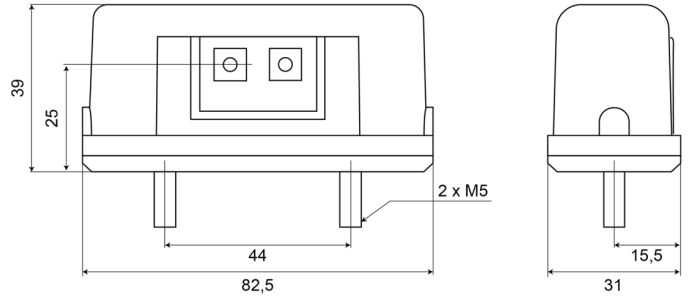

## Specifications

Certification	ECE R4+R7	Number of LEDs	2
Colour of lens	Clear	Operating voltage	12V - 24V
Connection	Open cable ends	Packing	POS packaging
Height mm	39 mm	Thickness mm	55,5 mm
IP-degree	IP66+IP68	To be ordered by	1
Light source	LED	Type	Licence plate lights
Material	PMMA/PMMA	Weight (kg)	0,070 Kg
Mounting	2 bolts	Width mm	109 mm
Mounting side	Rear	With Tail light	Yes