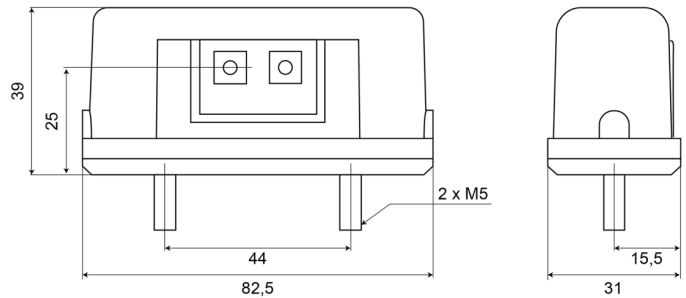

## Specifications

Certification	ECE R4+R7	Number of LEDs	2
Colour of lens	Clear	Operating voltage	12V - 24V
Connection	Open cable ends	Packing	POS packaging
Height mm	39 mm	Thickness mm	55,5 mm
IP-degree	IP66+IP68	To be ordered by	1
Light source	LED	Type	Licence plate lights
Material	PMMA/PMMA	Weight (kg)	0,070 Kg
Mounting	2 bolts	Width mm	109 mm
Mounting side	Rear	With Tail light	Yes