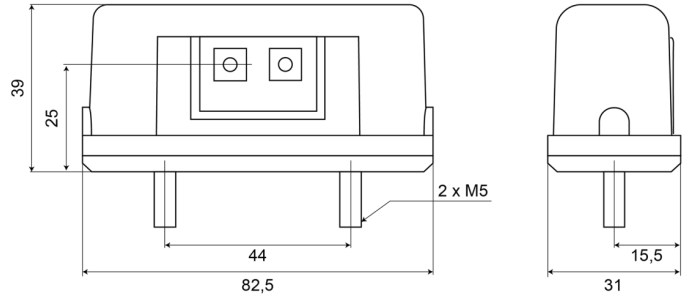

LIGHTS FRONT AND REAR

70R1LED

Licence plate light red

EAN: 5414184004283

Specifications

Certification	ECE R4+R7	Number of LEDs	2
Colour of lens	Clear	Operating voltage	12V - 24V
Connection	Open cable ends	Packing	POS packaging
Height mm	39 mm	Thickness mm	55,5 mm
IP-degree	IP66+IP68	To be ordered by	1
Light source	LED	Type	Licence plate lights
Material	PMMA/PMMA	Weight (kg)	0,070 Kg
Mounting	2 bolts	Width mm	109 mm
Mounting side	Rear	With Tail light	Yes