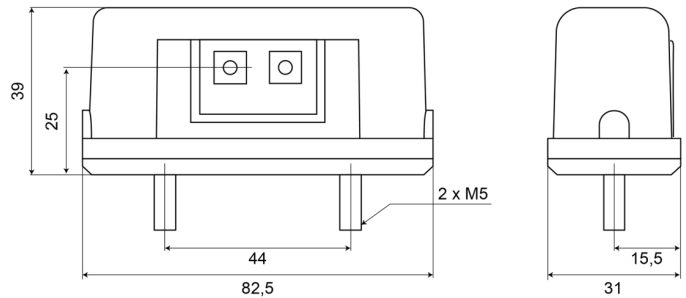

LIGHTS FRONT AND REAR

70R1LED

Licence plate light red

EAN: 5414184004283

Specifications

Certification	ECE R4+R7	Number of LEDs	2
Colour of lens	Clear	Operating voltage	12V - 24V
Connection	Open cable ends	Packing	POS packaging
Height mm	39 mm	Thickness mm	55,5 mm
IP-degree	IP66+IP68	To be ordered by	1
Light source	LED	Type	Licence plate lights
Material	PMMA/PMMA	Weight (kg)	0,070 Kg
Mounting	2 bolts	Width mm	109 mm
Mounting side	Rear	With Tail light	Yes