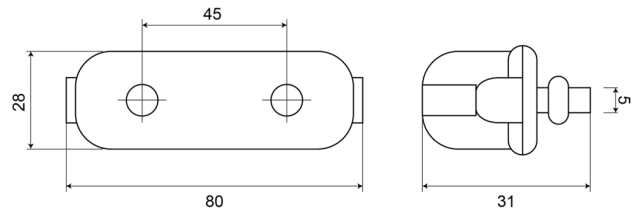

72NEW

Licence plate light black | halogen

EAN: 5414184002807

Specifications

Certification	ECE R4	Operating voltage	12V - 24V
Colour of lens	Clear	Packing	POS packaging
Connection	N/A	Thickness mm	28 mm
Height mm	31 mm	To be ordered by	1
IP-degree	IP54	Type	Licence plate lights
Light source	Halogen	Weight (kg)	0,054 Kg
Material	ABS/PMMA	Width mm	80 mm
Mounting	2 bolts		
Mounting side	Rear		
Number of flash patterns	N/A		