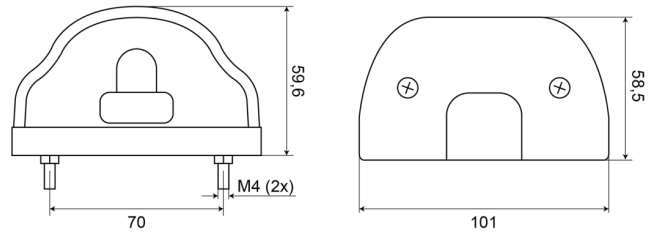

### Specifications

Certification	ECE R4	Operating voltage	12V - 24V
Colour of lens	Clear	Packing	POS packaging
Connection	N/A	Thickness mm	58,5 mm
Height mm	59,6 mm	To be ordered by	1
IP-degree	IP54	Type	Licence plate lights
Light source	Halogen	Weight (kg)	0,092 Kg
Material	PP/PMMA	Width mm	101 mm
Mounting	2 bolts		
Mounting side	Rear		
Number of flash patterns	N/A		