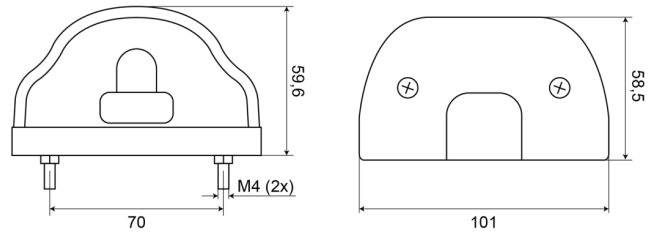

EAN: 5414184004276

Specifications

Certification	ECE R4	Operating voltage	12V - 24V
Colour of lens	Clear	Packing	POS packaging
Connection	N/A	Thickness mm	58,5 mm
Height mm	59,6 mm	To be ordered by	1
IP-degree	IP54	Type	Licence plate lights
Light source	Halogen	Weight (kg)	0,092 Kg
Material	PP/PMMA	Width mm	101 mm
Mounting	2 bolts		
Mounting side	Rear		
Number of flash patterns	N/A		