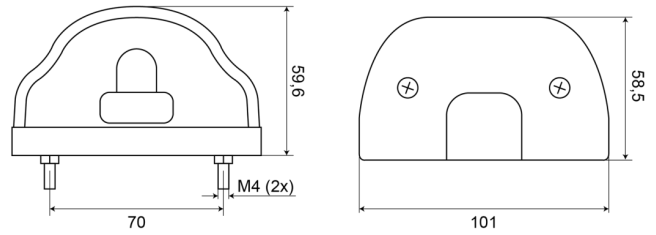

EAN: 5414184004276

Specifications

Certification	ECE R4	Operating voltage	12V - 24V
Colour of lens	Clear	Packing	POS packaging
Connection	N/A	Thickness mm	58,5 mm
Height mm	59,6 mm	To be ordered by	1
IP-degree	IP54	Type	Licence plate lights
Light source	Halogen	Weight (kg)	0,092 Kg
Material	PP/PMMA	Width mm	101 mm
Mounting	2 bolts		
Mounting side	Rear		
Number of flash patterns	N/A		