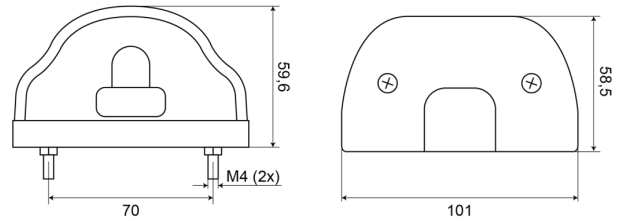

LIGHTS FRONT AND REAR

74 RO

Licence plate light halogen red

EAN: 5414184004344

Specifications

Certification	ECE R4+R7
Colour of lens	Clear
Connection	N/A
Height mm	59,6 mm
IP-degree	IP54
Light source	Halogen
Material	PMMA/PP/PMMA
Mounting	2 bolts
Mounting side	Rear

Number of flash patterns	N/A
Operating voltage	12V - 24V
Packing	POS packaging
Thickness mm	58,5 mm
To be ordered by	1
Type	Licence plate lights
Weight (kg)	0,1 Kg
Width mm	101 mm
With Tail	Yes

Good to know