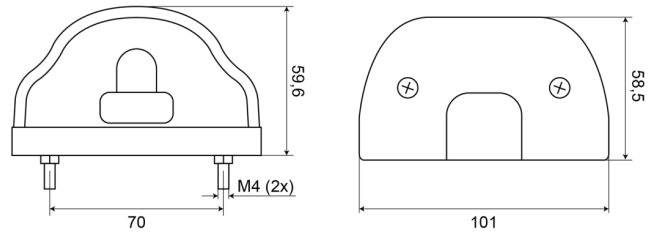

LIGHTS FRONT AND REAR

74 RO

Licence plate light red

EAN: 5414184004344

Specifications

Certification	ECE R4+R7	Number of flash patterns	N/A
Colour of lens	Clear	Operating voltage	12V - 24V
Connection	N/A	Packing	POS packaging
Height mm	59,6 mm	Thickness mm	58,5 mm
IP-degree	IP54	To be ordered by	1
Light source	Halogen	Type	Licence plate lights
Material	PMMA/PP/PMMA	Weight (kg)	0,102 Kg
Mounting	2 bolts	Width mm	101 mm
Mounting side	Rear	With Tail light	Yes