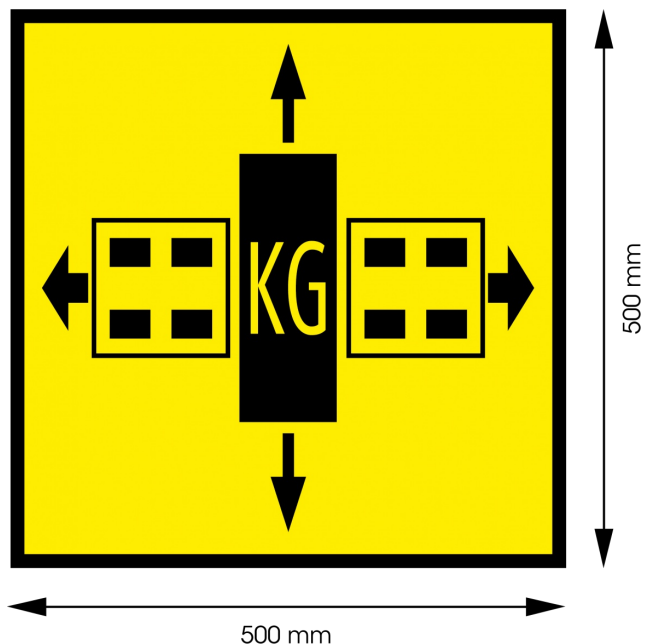

PANELS

90013

Panel for exceptional transport | yellow/black| 500x500 mm

EAN: 5414184011540

Specifications

Certification	According to belgian legislation for 'exceptional transport'
Color	Amber/Yellow
Height mm	500 mm
Length mm	500 mm
Marking	LOGO
Material	Aluminium
Mounting side	Front and rear
Specifications	Retroreflective yellow surface

Thickness mm	1 mm
To be ordered by	1
Type	Panel
Type of use	Exceptional load panels
Weight (kg)	0,695 Kg