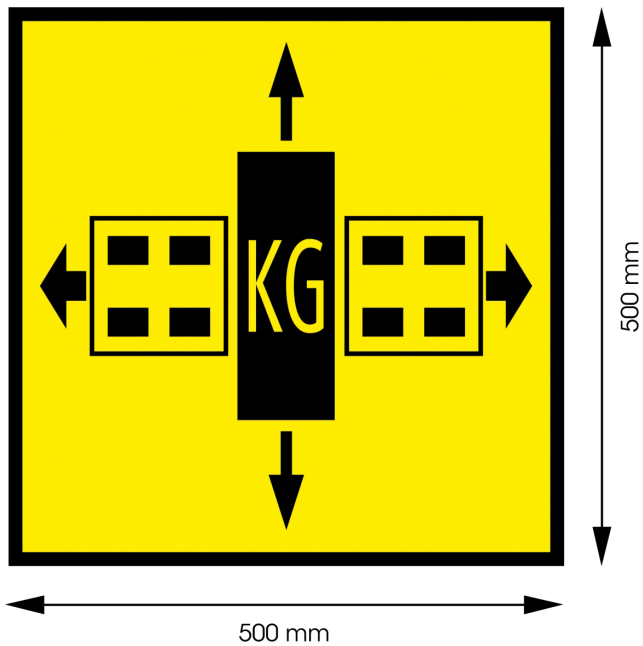

# PANELS

90013

Panel for exceptional transport | yellow/black| 500x500 mm

EAN: 5414184011540

## Specifications

Certification	According to belgian legislation for 'exceptional transport'
Color	Amber/Yellow
Height mm	500 mm
Length mm	500 mm
Marking	LOGO
Material	Aluminium
Mounting side	Front and rear
Specifications	Retroreflective yellow surface

Thickness mm	1 mm
To be ordered by	1
Type	Panel
Type of use	Exceptional load panels
Weight (kg)	0,695 Kg