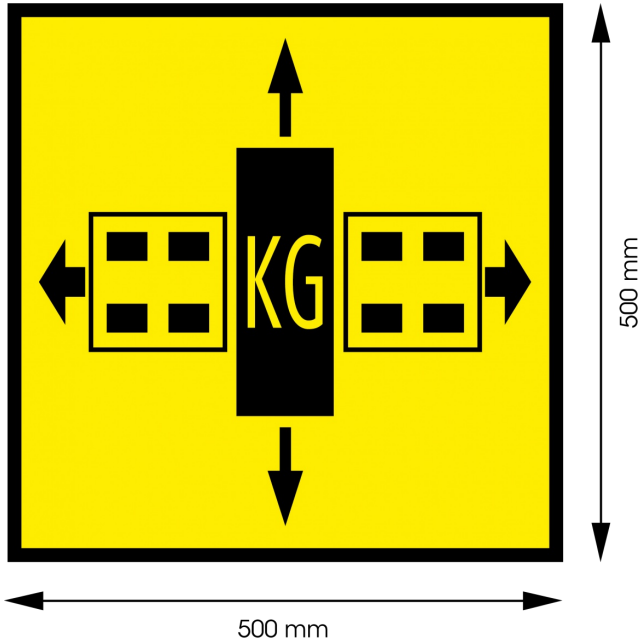

PANELS

90013

Panel for exceptional transport | yellow/black| 500x500 mm

EAN: 5414184011540

Specifications

Certification	According to belgian legislation for 'exceptional transport'
Color	Amber/Yellow
Height mm	500 mm
Length mm	500 mm
Marking	LOGO
Material	Aluminium
Mounting side	Front and rear
Specifications	Retroreflective yellow surface

Thickness mm	1 mm
To be ordered by	1
Type	Panel
Type of use	Exceptional load panels
Weight (kg)	0,695 Kg