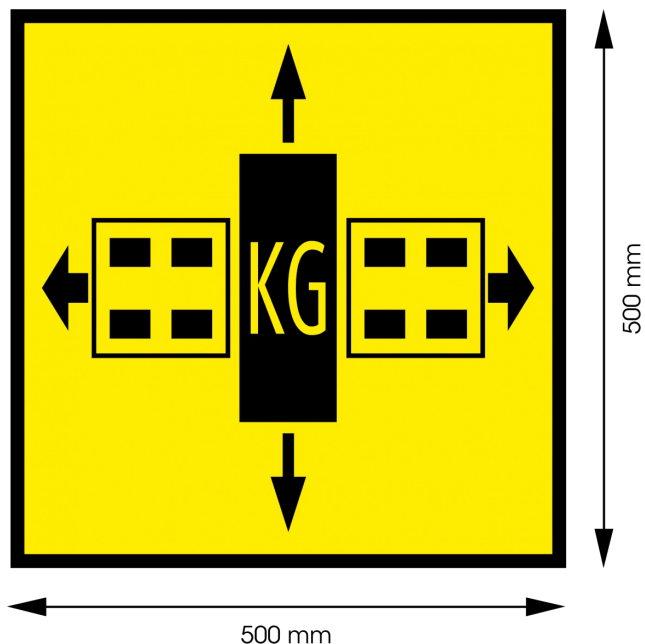

PANELS

90013

Panel for exceptional transport | yellow/black| 500x500 mm

EAN: 5414184011540

Specifications

Certification	According to belgian legislation for 'exceptional transport'
Color	Amber/Yellow
Height mm	500 mm
Length mm	500 mm
Marking	LOGO
Material	Aluminium
Mounting side	Front and rear
Specifications	Retroreflective yellow surface

Thickness mm	1 mm
To be ordered by	1
Type	Panel
Type of use	Exceptional load panels
Weight (kg)	0,695 Kg