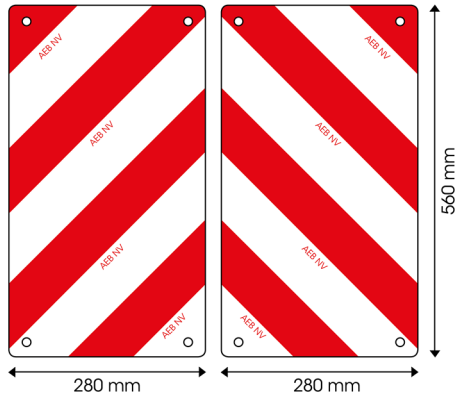

# PANELS

92856-SET

Panel for exceptional transport | red/white | 280x560 mm

EAN: 5414184011595

## Specifications

Certification	According to belgian legislation for 'exceptional transport' - Class RA2-NBN EN 12899-1	Mounting side	Front and rear
Characteristics	Riveted holes for easy mounting	Thickness mm	1 mm
Color	Red/white	To be ordered by	2
Height mm	280 mm	Type	Panel
Length mm	560 mm	Type of use	Red/white panels
Material	Aluminium	Weight (kg)	1 Kg