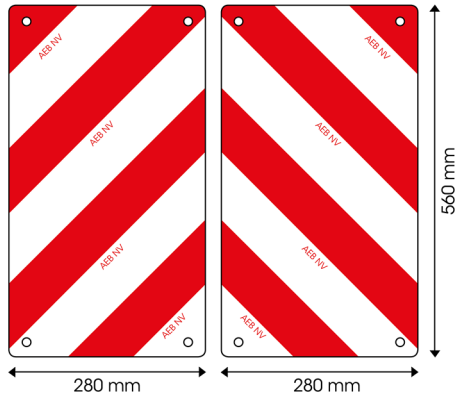

PANELS

92856-SET

Panel for exceptional transport | red/white | 280x560 mm

EAN: 5414184011595

Specifications

Certification	According to belgian legislation for 'exceptional transport' - Class RA2-NBN EN 12899-1	Mounting side	Front and rear
Characteristics	Riveted holes for easy mounting	Thickness mm	1 mm
Color	Red/white	To be ordered by	2
Height mm	280 mm	Type	Panel
Length mm	560 mm	Type of use	Red/white panels
Material	Aluminium	Weight (kg)	1 Kg