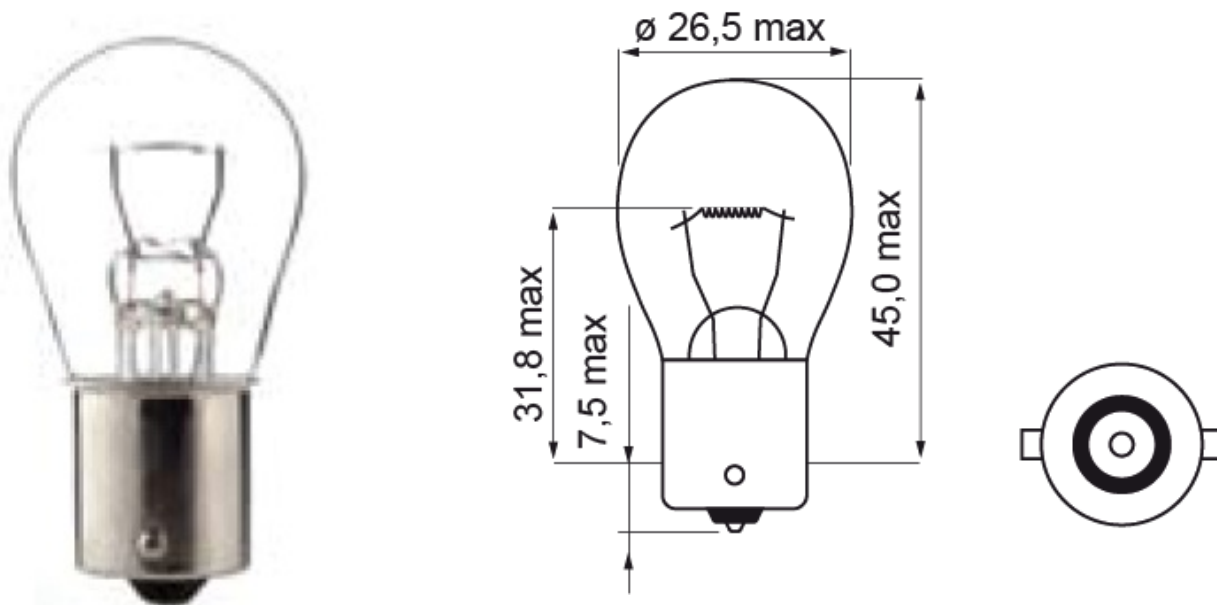

HALOGEN & LED BULBS

A300001

Bulb | BA 15s-P21W | 21Watt | 12V

EAN: 5414184000537

Specifications

Certification	ECE
Color	White
Light source	Halogen
Operating voltage	12V
Packing	POS packaging
Socket	BA 15s

To be ordered by	10
Watt	21 Watt
Weight (kg)	0,105 Kg