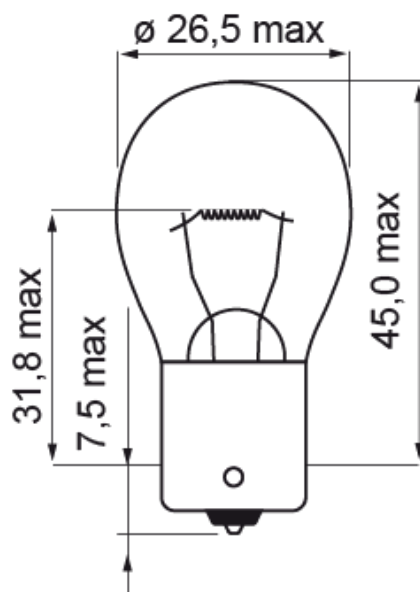

HALOGEN & LED BULBS

A300001

Bulb | BA 15s-P21W | 21Watt | 12V

EAN: 5414184000537

Specifications

Certification	ECE
Color	White
Light source	Halogen
Operating voltage	12V
Packing	POS packaging
Socket	BA 15s

To be ordered by	10
Watt	21 Watt
Weight (kg)	0,105 Kg