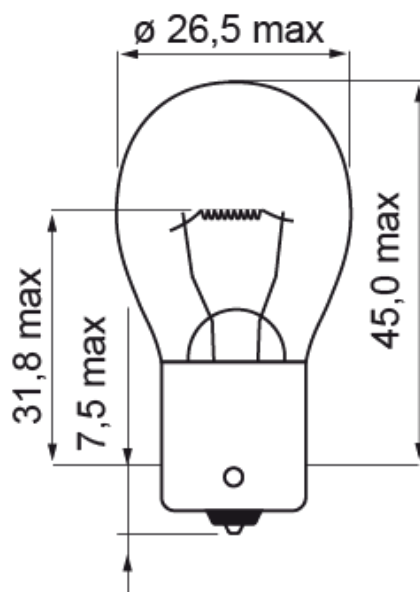

## Specifications

Certification	ECE
Color	White
Light source	Halogen
Operating voltage	12V
Packing	POS packaging
Socket	BA 15s

To be ordered by	10
Watt	21 Watt
Weight (kg)	0,105 Kg