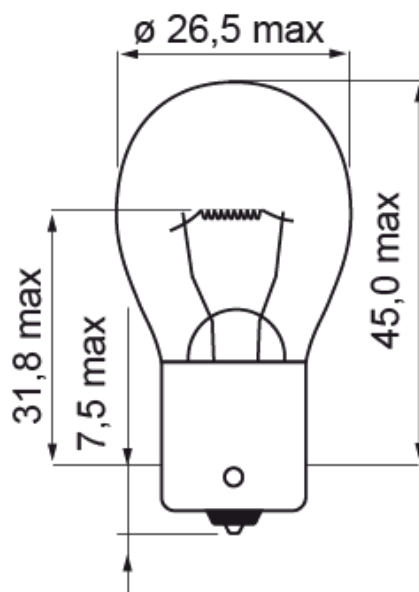

## Specifications

Certification	ECE
Color	White
Light source	Halogen
Operating voltage	12V
Packing	POS packaging
Socket	BA 15s

To be ordered by	10
Watt	21 Watt
Weight (kg)	0,105 Kg