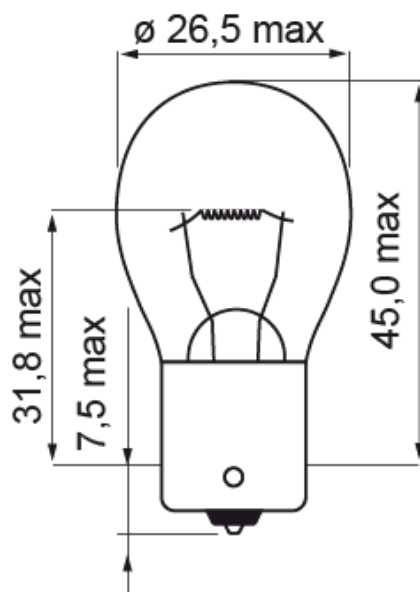

HALOGEN & LED BULBS

A300002

Bulb | BA 15s-P21W | 21Watt | 24V

EAN: 5414184000544

Specifications

Certification	ECE
Color	White
Light source	Halogen
Operating voltage	24V
Packing	POS packaging
Socket	BA 15s

To be ordered by	10
Watt	21 Watt
Weight (kg)	0,105 Kg