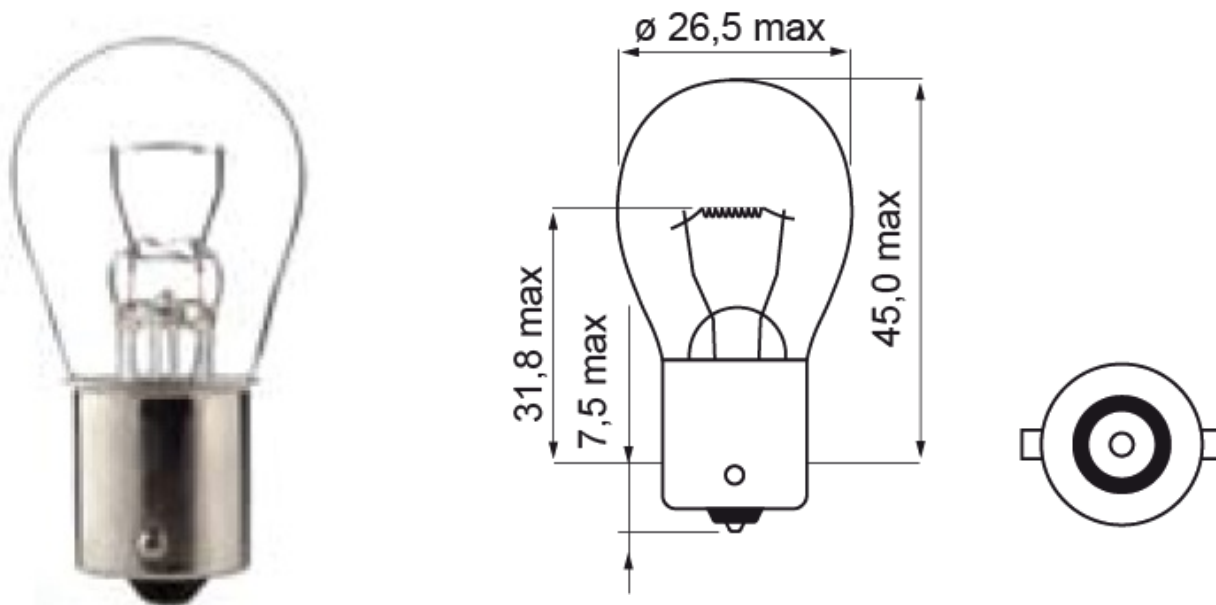

HALOGEN & LED BULBS

A300002

Bulb | BA 15s-P21W | 21Watt | 24V

EAN: 5414184000544

Specifications

Certification	ECE
Color	White
Light source	Halogen
Operating voltage	24V
Packing	POS packaging
Socket	BA 15s

To be ordered by	10
Watt	21 Watt
Weight (kg)	0,105 Kg