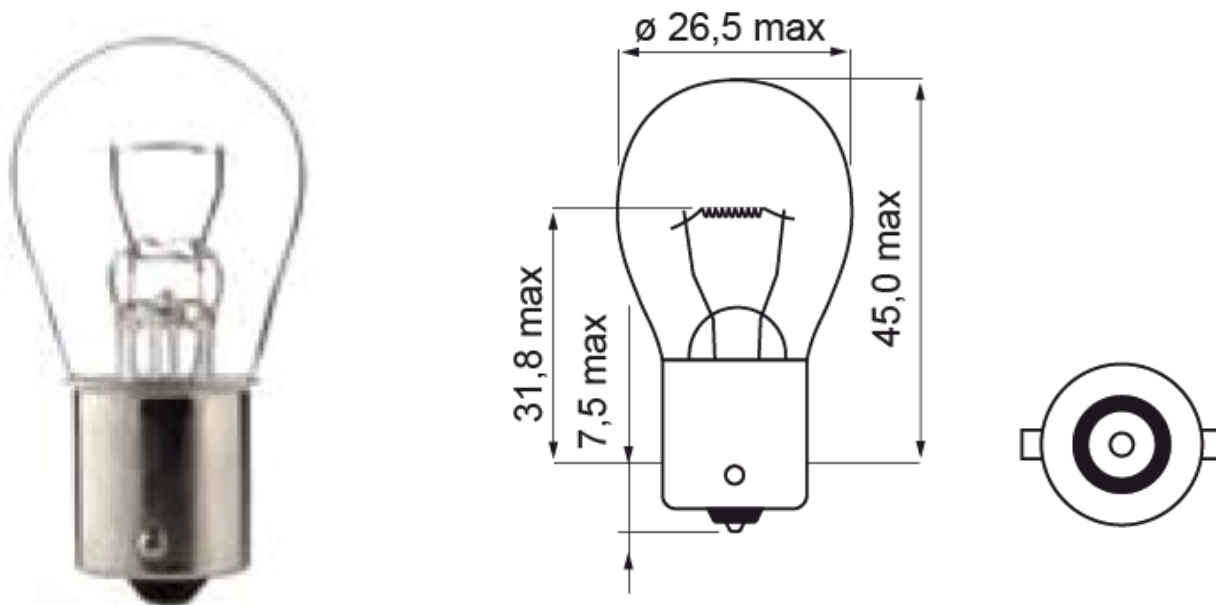

# HALOGEN & LED BULBS

A300002

Bulb | BA 15s-P21W | 21Watt | 24V

EAN: 5414184000544

## Specifications

Certification	ECE
Color	White
Light source	Halogen
Operating voltage	24V
Packing	POS packaging
Socket	BA 15s

To be ordered by	10
Watt	21 Watt
Weight (kg)	0,105 Kg