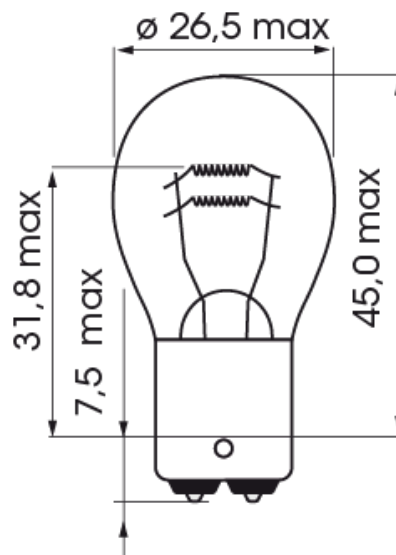

HALOGEN & LED BULBS

A300003

Bulb | BA 15d-P21W/5 | 21/5Watt | 12V

EAN: 5414184000551

Specifications

Certification	ECE
Color	White
Light source	Halogen
Operating voltage	12V
Packing	POS packaging
Socket	BA 15d

To be ordered by	10
Watt	21,5 Watt
Weight (kg)	0,007 Kg