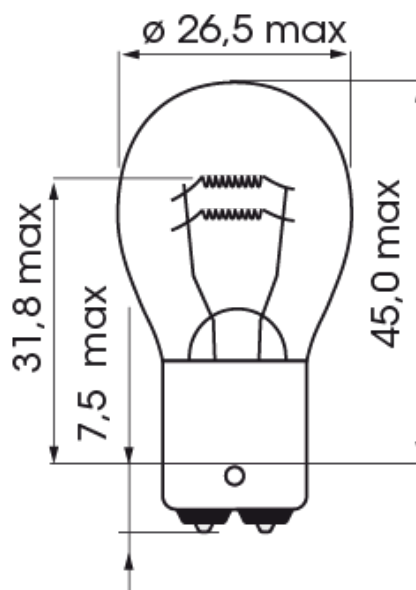

# HALOGEN & LED BULBS

A300003

Bulb | BA 15d-P21W/5 | 21/5Watt | 12V

EAN: 5414184000551

## Specifications

Certification	ECE
Color	White
Light source	Halogen
Operating voltage	12V
Packing	POS packaging
Socket	BA 15d

To be ordered by	10
Watt	21,5 Watt
Weight (kg)	0,007 Kg