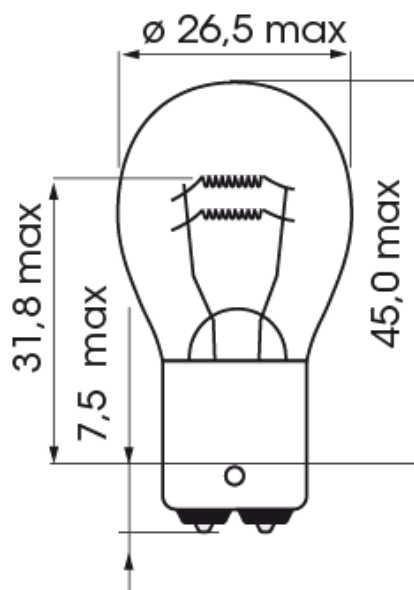

HALOGEN & LED BULBS

A300003

Bulb | BA 15d-P21W/5 | 21/5Watt | 12V

EAN: 5414184000551

Specifications

Certification	ECE
Color	White
Light source	Halogen
Operating voltage	12V
Packing	POS packaging
Socket	BA 15d

To be ordered by	10
Watt	21,5 Watt
Weight (kg)	0,007 Kg