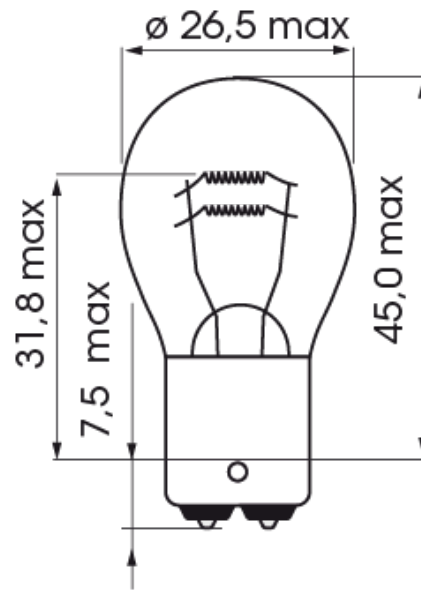

HALOGEN & LED BULBS

A300004

Bulb | BA 15d-P21W/5 | 21/5Watt | 24V

EAN: 5414184000568

Specifications

Certification	ECE
Color	White
Light source	Halogen
Operating voltage	24V
Packing	POS packaging
Socket	BA 15d

To be ordered by	10
Watt	21,5 Watt
Weight (kg)	0,092 Kg