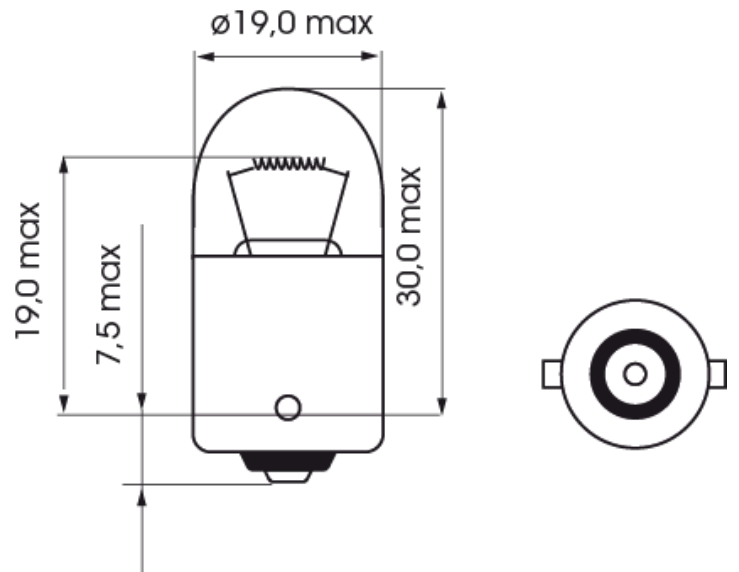

HALOGEN & LED BULBS

A300006

Bulb | BA 15s-R10W | 10Watt | 24V

EAN: 5414184000582

Specifications

Certification	ECE
Color	White
Light source	Halogen
Operating voltage	24V
Packing	POS packaging
Socket	BA 15s

To be ordered by	10
Watt	10 Watt
Weight (kg)	0,058 Kg