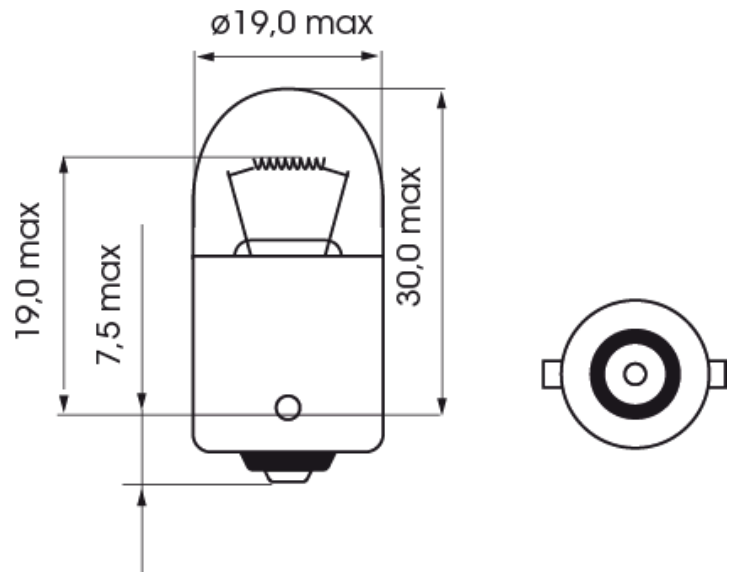

HALOGEN & LED BULBS

A300006

Bulb | BA 15s-R10W | 10Watt | 24V

EAN: 5414184000582

Specifications

| | |
|-------------------|---------------|
| Certification | ECE |
| Color | White |
| Light source | Halogen |
| Operating voltage | 24V |
| Packing | POS packaging |
| Socket | BA 15s |

| | |
|------------------|----------|
| To be ordered by | 10 |
| Watt | 10 Watt |
| Weight (kg) | 0,058 Kg |