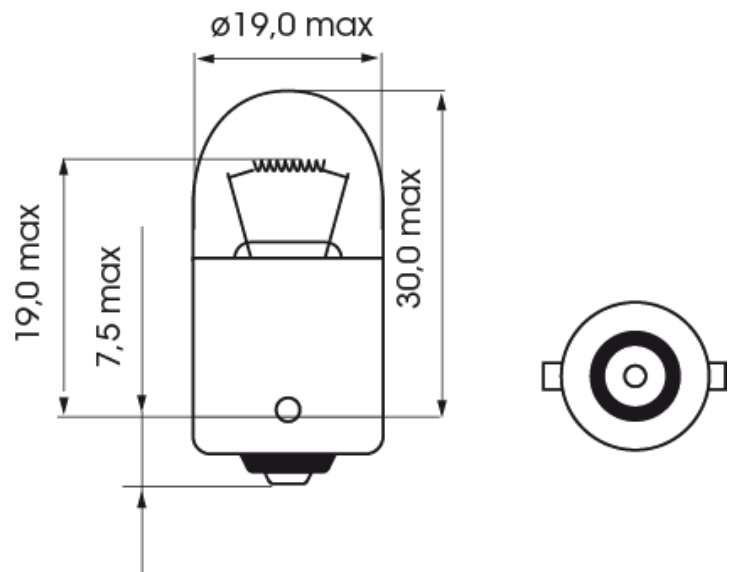

# HALOGEN & LED BULBS

A300006

Bulb | BA 15s-R10W | 10Watt | 24V

EAN: 5414184000582

## Specifications

Certification	ECE
Color	White
Light source	Halogen
Operating voltage	24V
Packing	POS packaging
Socket	BA 15s

To be ordered by	10
Watt	10 Watt
Weight (kg)	0,058 Kg