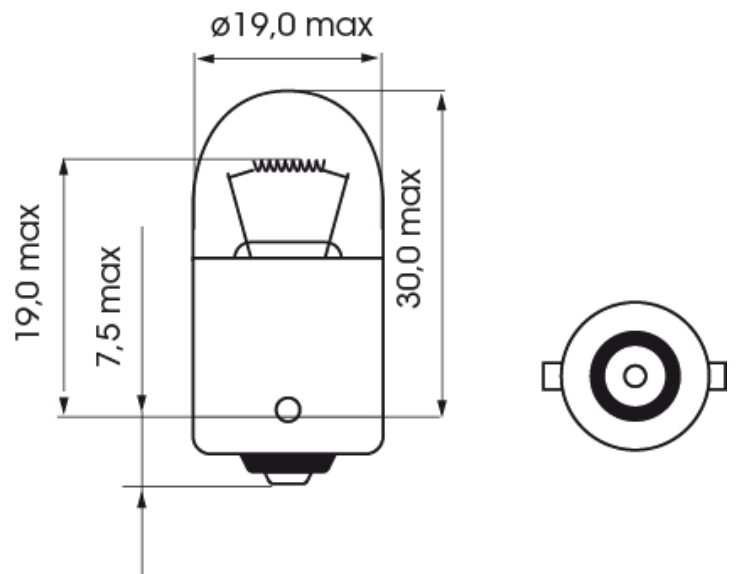

HALOGEN & LED BULBS

A300006

Bulb | BA 15s-R10W | 10Watt | 24V

EAN: 5414184000582

Specifications

Certification	ECE
Color	White
Light source	Halogen
Operating voltage	24V
Packing	POS packaging
Socket	BA 15s

To be ordered by	10
Watt	10 Watt
Weight (kg)	0,058 Kg