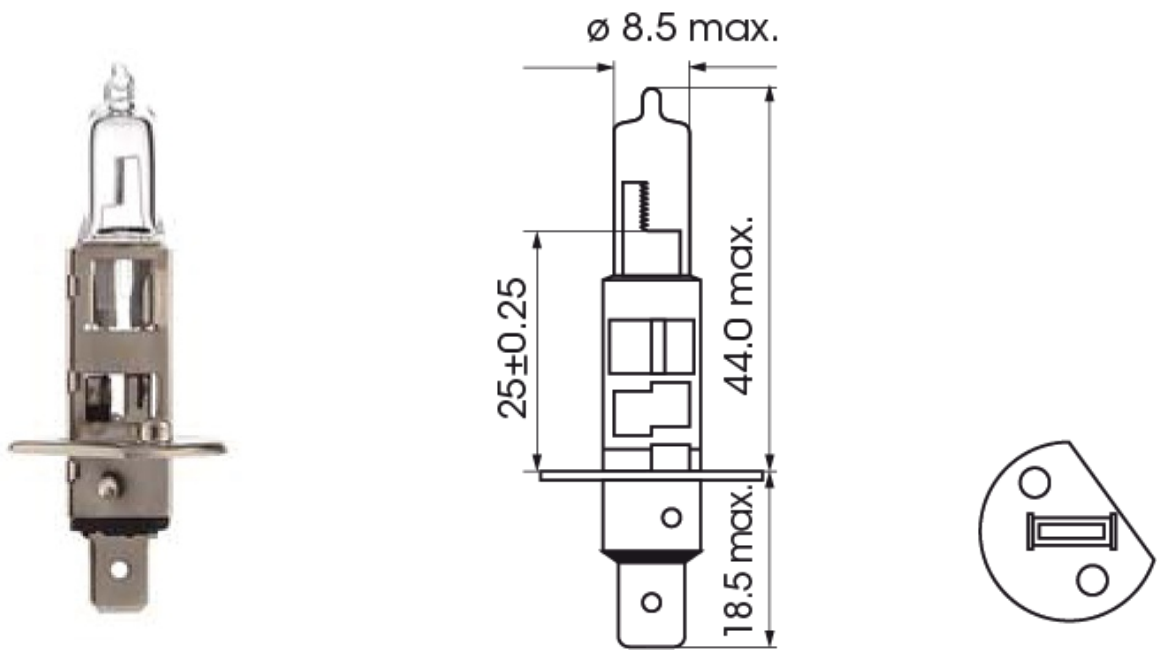

HALOGEN & LED BULBS

A300015

Bulb | P14,5s-H1 | 55Watt | 12V

EAN: 5414184000674

Specifications

Certification	ECE
Color	White
Light source	Halogen
Operating voltage	12V
Packing	POS packaging
Socket	H1

To be ordered by	1
Watt	55 Watt
Weight (kg)	0,008 Kg