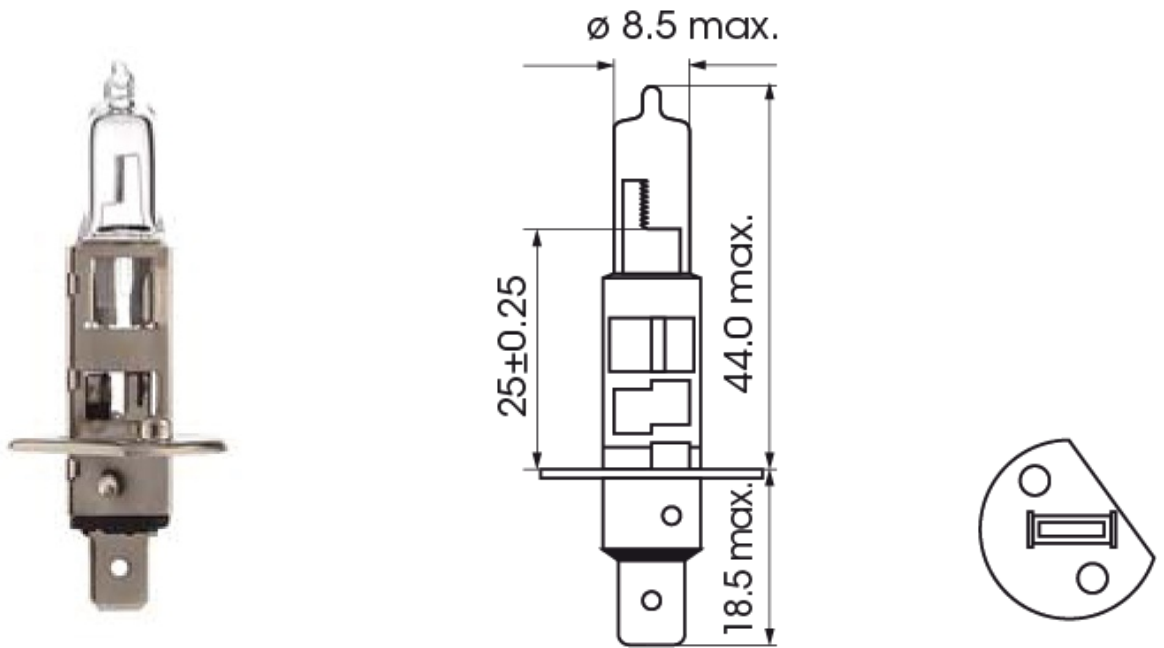

HALOGEN & LED BULBS

A300015

Bulb | P14,5s-H1 | 55Watt | 12V

EAN: 5414184000674

Specifications

Certification	ECE
Color	White
Light source	Halogen
Operating voltage	12V
Packing	POS packaging
Socket	H1

To be ordered by	1
Watt	55 Watt
Weight (kg)	0,008 Kg