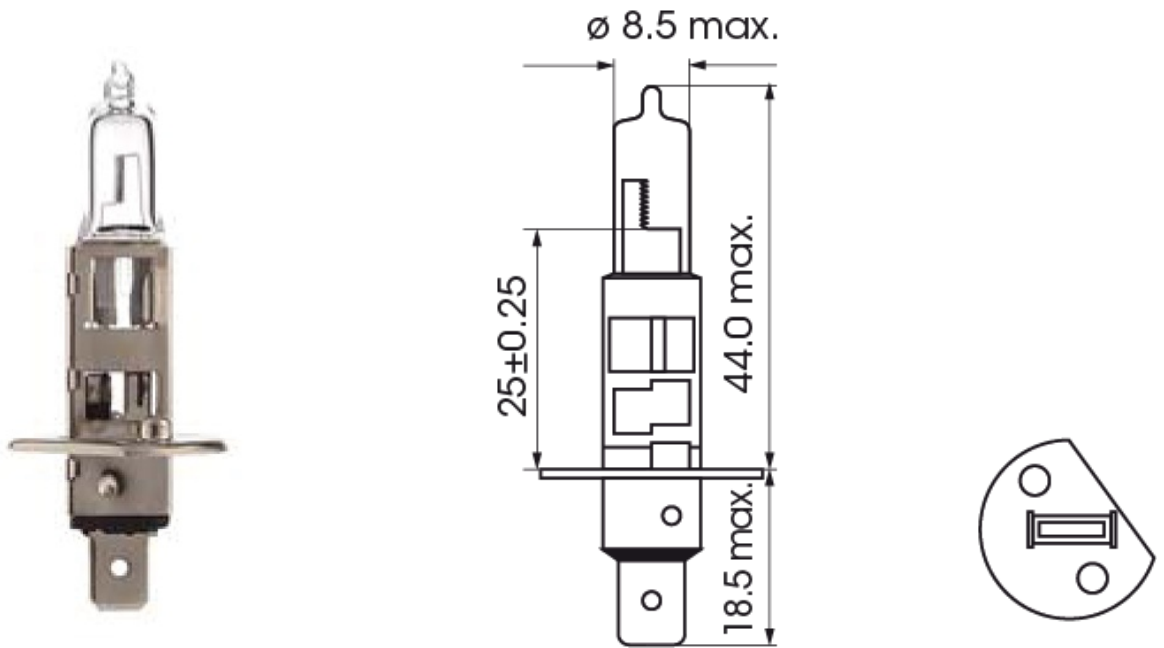

HALOGEN & LED BULBS

A300016

Bulb | P14,5s-H1 | 70Watt | 24V

EAN: 5414184000681

Specifications

Certification	ECE
Color	White
Light source	Halogen
Operating voltage	24V
Packing	POS packaging
Socket	H1

To be ordered by	1
Watt	70 Watt
Weight (kg)	0,008 Kg