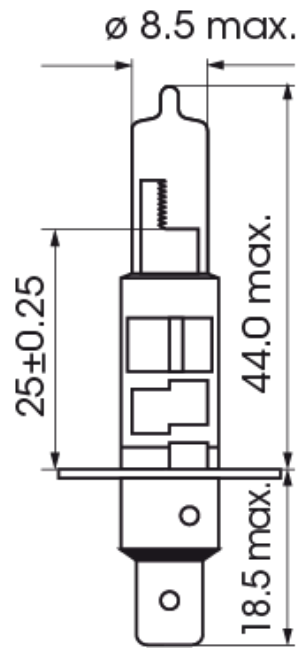

HALOGEN & LED BULBS

A300016

Bulb | P14,5s-H1 | 70Watt | 24V

EAN: 5414184000681

Specifications

Certification	ECE
Color	White
Light source	Halogen
Operating voltage	24V
Packing	POS packaging
Socket	H1

To be ordered by	1
Watt	70 Watt
Weight (kg)	0,008 Kg