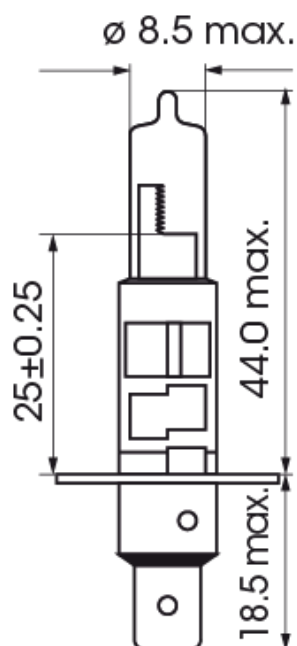

A300029

Lamp | P14,5s-H1 | 100Watt | 24V

EAN: 5414184000780

Specifications

Certification	ECE
Color	White
Light source	Halogen
Operating voltage	24V
Packing	POS packaging
Socket	H1

To be ordered by	1
Watt	100 Watt
Weight (kg)	0,08 Kg