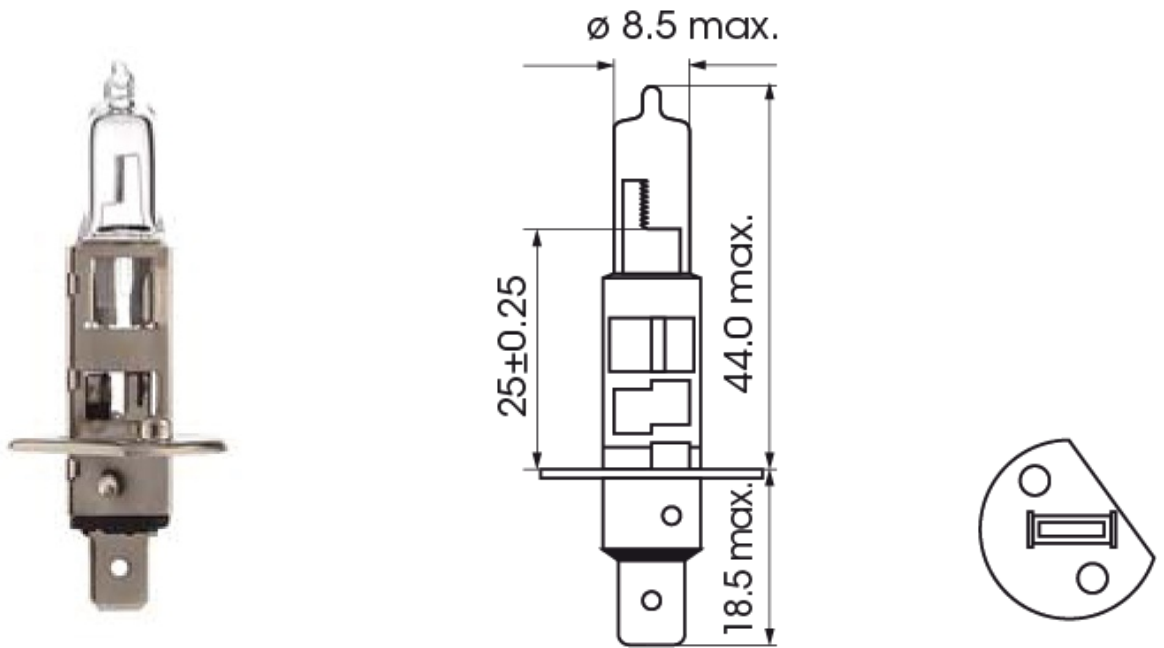

HALOGEN & LED BULBS

A300029

Lamp | P14,5s-H1 | 100Watt | 24V

EAN: 5414184000780

Specifications

Certification	ECE
Color	White
Light source	Halogen
Operating voltage	24V
Packing	POS packaging
Socket	H1

To be ordered by	1
Watt	100 Watt
Weight (kg)	0,080 Kg