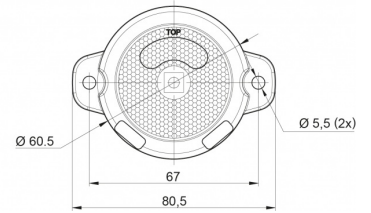

MARKERLIGHTS

AE-01-191C

LED marker light | 12-24V | white

EAN: 5414184650015

Specifications

Certification	ECE R3+R7
Color	White
Colour of lens	Clear
Connection	Open cable ends
Diameter mm	60,5 mm
EMC	EMC R10
EMC R10	Yes
Functions	Front end-outline lamp
IP-degree	IP66+IP68
Length mm	80,5 mm

Light source	LED
Mounting	Surface mount
Mounting side	Front
Operating voltage	12V - 24V
Operation temperature	-30°C / +65°C
Packing	POS packaging
Thickness mm	24 mm
To be ordered by	1
Weight (kg)	0,064 Kg