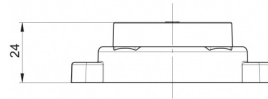

MARKERLIGHTS

AE-01-191C

LED marker light | 12-24V | white

EAN: 5414184650015

Specifications

Certification	ECE R3+R7
Color	White
Colour of lens	Clear
Connection	Open cable ends
Diameter mm	60,5 mm
EMC	EMC R10
EMC R10	Yes
Functions	Front end-outline lamp
IP-degree	IP66+IP68
Length mm	80,5 mm

Light source	LED
Mounting	Surface mount
Mounting side	Front
Operating voltage	12V - 24V
Operation temperature	-30°C / +65°C
Packing	POS packaging
Thickness mm	24 mm
To be ordered by	1
Weight (kg)	0,064 Kg