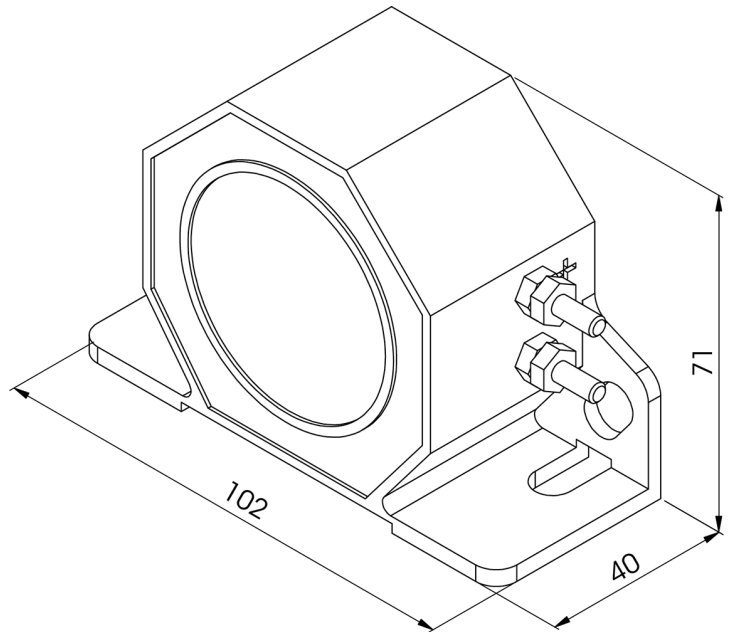

BACK-UP ALARMS

ALERT50

Reversing alarm | with screws | 97 db

EAN: 5414184000131

Specifications

Beeps/minute	60	IP-degree	IP67
Characteristics	With screws	Mounting	Surface mount
Connection	Bolts for ring terminal	Operating voltage	12V - 24V
Decibel	97 dB	Packing	White box with label
Dimensions	102 mm x 71 mm x 40 mm	To be ordered by	1
EMC	EMC	Weight (kg)	0,345 Kg