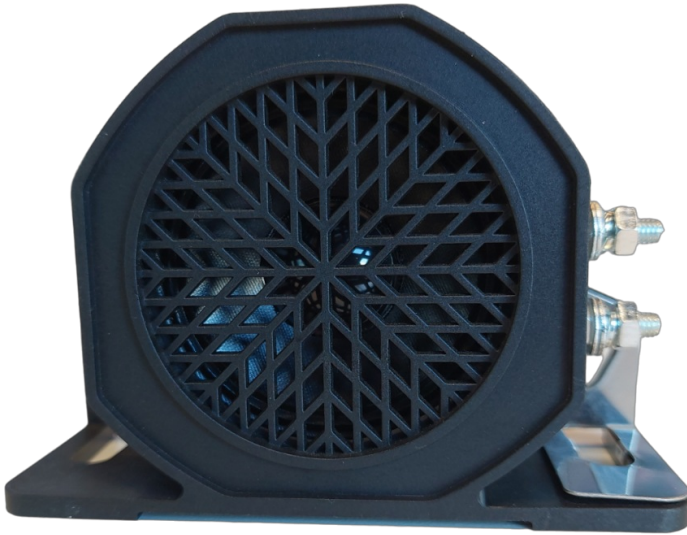

BACK-UP ALARMS

ALERT50

Reversing alarm | with screws | 97 db

EAN: 5414184000131

Specifications

Beeps/minute	60	IP-degree	IP67
Characteristics	With screws	Mounting	Surface mount
Connection	Bolts for ring terminal	Operating voltage	12V - 24V
Decibel	97 dB	Packing	White box with label
Dimensions	102 mm x 71 mm x 40 mm	To be ordered by	1
EMC	EMC	Weight (kg)	0,345 Kg