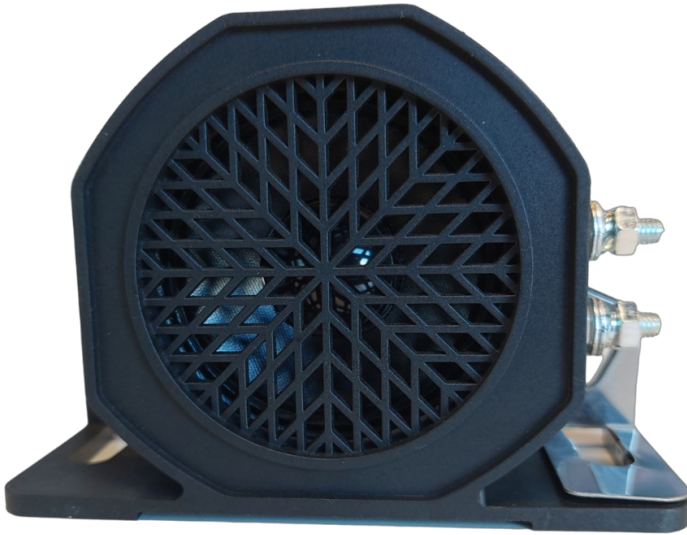

BACK-UP ALARMS

ALERT50

Reversing alarm | with screws | 97 db

EAN: 5414184000131

Specifications

Beeps/minute	60	Mounting	Surface mount
Characteristics	With screws	Operating voltage	12V - 24V
Connection	Bolts for ring terminal	Packing	White box with label
Decibel	97 dB	To be ordered by	1
Dimensions	102 mm x 71 mm x 40 mm	Weight (kg)	0,345 Kg
EMC	EMC		
Good to know	Pure black resin potting without sand.		
IP-degree	IP67		