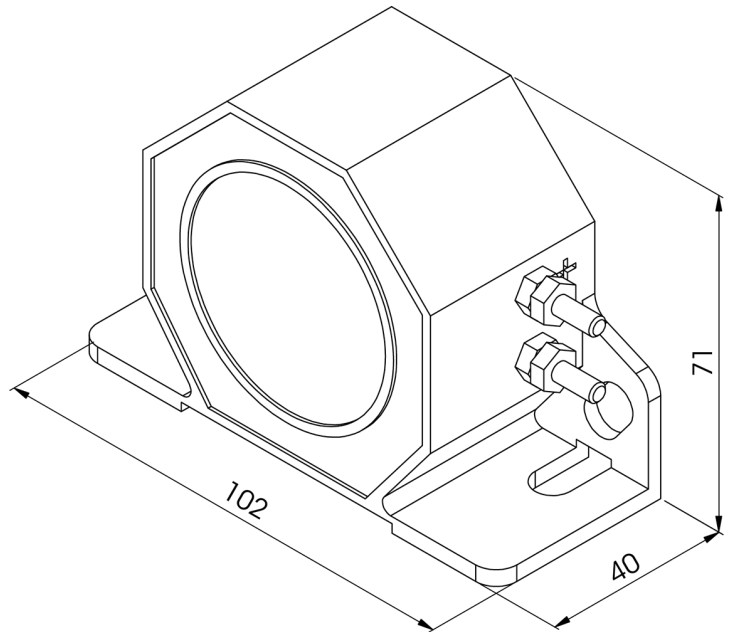

BACK-UP ALARMS

ALERT50

Reversing alarm | with screws | 97 db

EAN: 5414184000131

Specifications

Beeps/minute	60	Mounting	Surface mount
Characteristics	With screws	Operating voltage	12V - 24V
Connection	Bolts for ring terminal	Packing	White box with label
Decibel	97 dB	To be ordered by	1
Dimensions	102 mm x 71 mm x 40 mm	Weight (kg)	0,345 Kg
EMC	EMC		
Good to know	Pure black resin potting without sand.		
IP-degree	IP67		