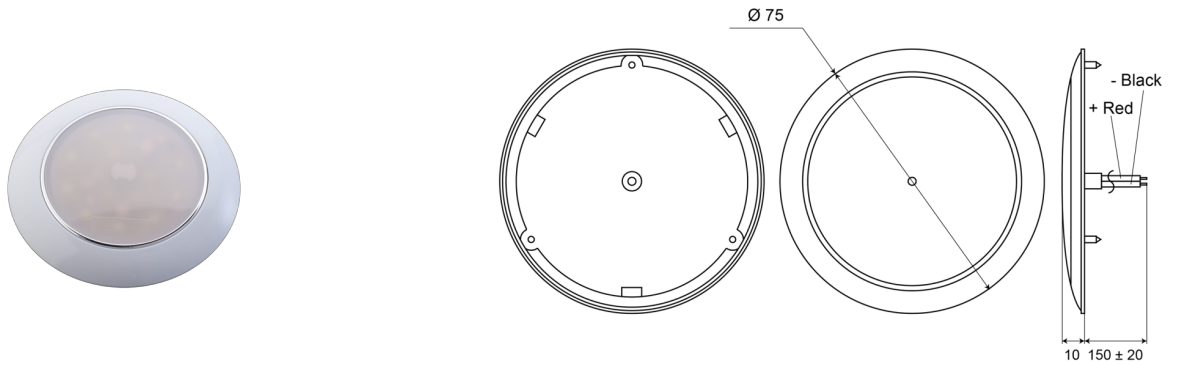

INTERIOR LIGHTS

C2-61-DV

Interior light | LED | round | white

EAN: 5414184018778

Specifications

Color	White	Number of LEDs	16
Colour of lens	Opal	Operating voltage	12V - 24V
Connection	Open cable ends	Packing	White box with label
Diameter mm	75 mm	Supplied with	3 mounting screws
Height mm	10 mm	Switch	No
IP-degree	IP66	To be ordered by	1
Light source	LED	Type	Round
Mounting	Surface mount	Weight (kg)	0,040 Kg