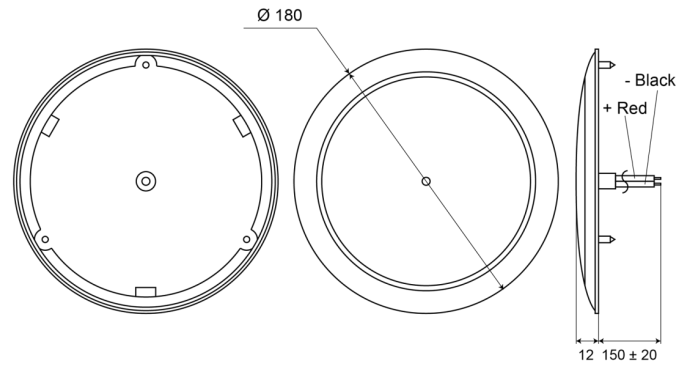

# INTERIOR LIGHTS

C2-62-DV

Interior light | LED | round | white

EAN: 5414184550612

## Specifications

Color	White	Packing	White box with label
Colour of lens	Opal	Supplied with	3 mounting screws
Connection	Open cable ends	Switch	Yes
Diameter mm	180 mm	To be ordered by	1
Height mm	12 mm	Type	Round
IP-degree	IP66	Watt	4 Watt
Light source	LED	Weight (kg)	0,196 Kg
Mounting	Surface mount		
Number of LEDs	68		
Operating voltage	12V - 24V		