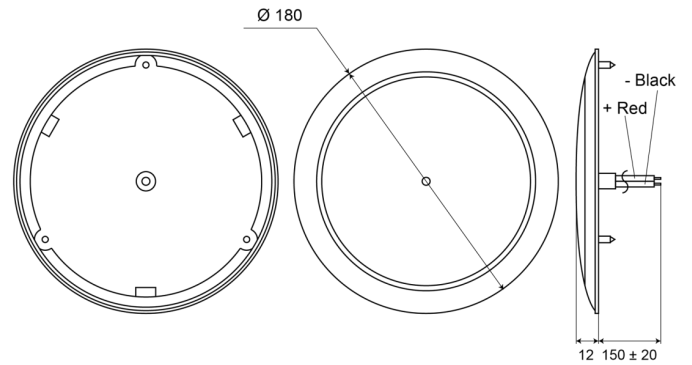

INTERIOR LIGHTS

C2-62-DV

Interior light | LED | round | white

EAN: 5414184550612

Specifications

Color	White	Packing	White box with label
Colour of lens	Opal	Supplied with	3 mounting screws
Connection	Open cable ends	Switch	Yes
Diameter mm	180 mm	To be ordered by	1
Height mm	12 mm	Type	Round
IP-degree	IP66	Watt	4 Watt
Light source	LED	Weight (kg)	0,196 Kg
Mounting	Surface mount		
Number of LEDs	68		
Operating voltage	12V - 24V		