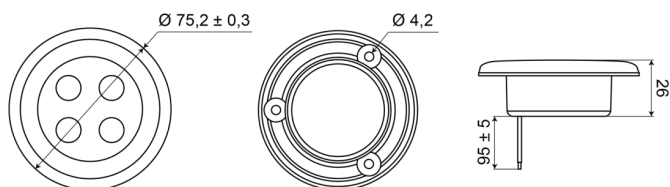

INTERIOR LIGHTS

C2-63LED-A

Interior light | LED | round | aluminium finish

EAN: 5414184550407

Specifications

Color	White	Operating voltage	12V - 24V
Connection	Open cable ends	Packing	White box with label
Diameter mm	75 mm	Supplied with	3 mounting screws
Height mm	7/26 mm	Switch	No
Light source	LED	To be ordered by	1
Mounting	Recess mount	Type	Round
Number of LEDs	4	Weight (kg)	0,062 Kg