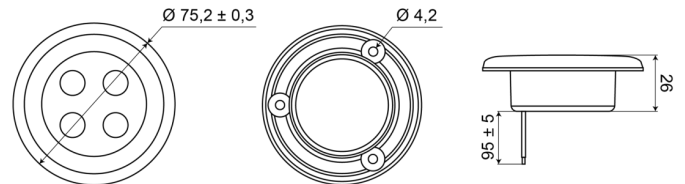

INTERIOR LIGHTS

C2-63LED-A

Interior light | LED | round | aluminium finish

EAN: 5414184550407

Specifications

Color	White	Operating voltage	12V - 24V
Connection	Open cable ends	Packing	White box with label
Diameter mm	75 mm	Supplied with	3 mounting screws
Height mm	7/26 mm	Switch	No
Light source	LED	To be ordered by	1
Mounting	Recess mount	Type	Round
Number of LEDs	4	Weight (kg)	0,062 Kg