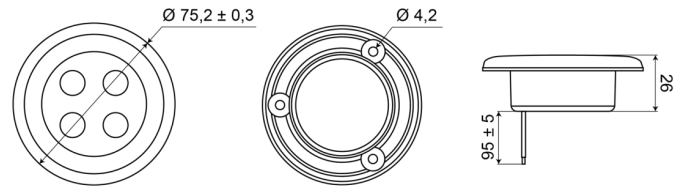

INTERIOR LIGHTS

C2-63LED-B

Interior light | LED | round | black finish

EAN: 5414184550414

Specifications

Color	White	Operating voltage	12V - 24V
Connection	Open cable ends	Packing	White box with label
Diameter mm	75 mm	Supplied with	3 mounting screws
Height mm	7 mm	Switch	No
Light source	LED	To be ordered by	1
Mounting	Recess mount	Type	Round
Number of LEDs	4	Weight (kg)	0,062 Kg