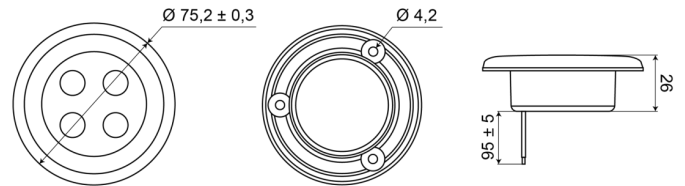

## Specifications

Color	White	Operating voltage	12V - 24V
Connection	Open cable ends	Packing	White box with label
Diameter mm	75 mm	Supplied with	3 mounting screws
Height mm	7 mm	Switch	No
Light source	LED	To be ordered by	1
Mounting	Recess mount	Type	Round
Number of LEDs	4	Weight (kg)	0,062 Kg