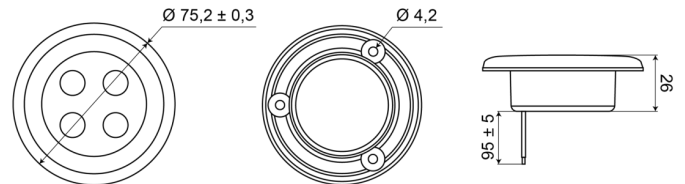

## Specifications

Color	White	Operating voltage	12V - 24V
Connection	Open cable ends	Packing	White box with label
Diameter mm	75 mm	Supplied with	3 mounting screws
Height mm	7 mm	Switch	No
Light source	LED	To be ordered by	1
Mounting	Recess mount	Type	Round
Number of LEDs	4	Weight (kg)	0,062 Kg