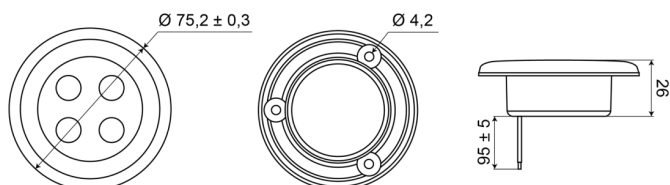

INTERIOR LIGHTS

C2-63LED-G

Interior light | LED | round | gold finish

EAN: 5414184550421

Specifications

Color	White	Operating voltage	12V - 24V
Connection	Open cable ends	Packing	White box with label
Diameter mm	75 mm	Supplied with	3 mounting screws
Height mm	7 mm	Switch	No
Light source	LED	To be ordered by	1
Mounting	Recess mount	Type	Round
Number of LEDs	4	Weight (kg)	0,062 Kg