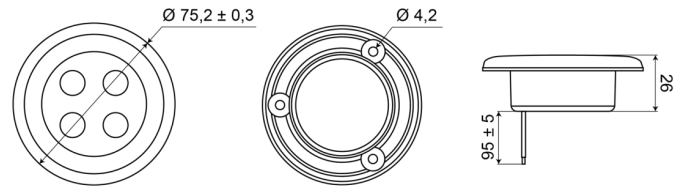

INTERIOR LIGHTS

C2-63LED-G

Interior light | LED | round | gold finish

EAN: 5414184550421

Specifications

Color	White	Operating voltage	12V - 24V
Connection	Open cable ends	Packing	White box with label
Diameter mm	75 mm	Supplied with	3 mounting screws
Height mm	7 mm	Switch	No
Light source	LED	To be ordered by	1
Mounting	Recess mount	Type	Round
Number of LEDs	4	Weight (kg)	0,062 Kg