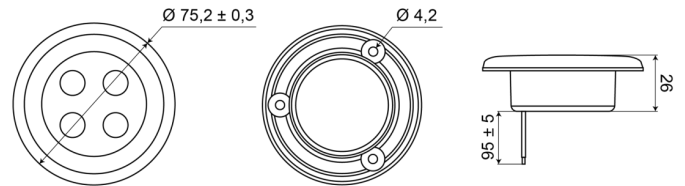

INTERIOR LIGHTS

C2-63LED-W

Interior light | LED | round | white

EAN: 5414184550445

Specifications

Color	White	Operating voltage	12V - 24V
Connection	Open cable ends	Packing	White box with label
Diameter mm	75 mm	Supplied with	4 mounting screws
Height mm	7 mm	Switch	No
Light source	LED	To be ordered by	1
Mounting	Recess mount	Type	Round
Number of LEDs	4	Weight (kg)	0,062 Kg