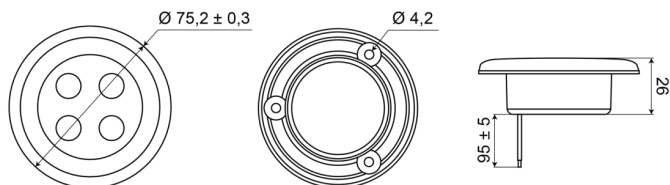

## Specifications

Color	White	Operating voltage	12V - 24V
Connection	Open cable ends	Packing	White box with label
Diameter mm	75 mm	Supplied with	4 mounting screws
Height mm	7 mm	Switch	No
Light source	LED	To be ordered by	1
Mounting	Recess mount	Type	Round
Number of LEDs	4	Weight (kg)	0,062 Kg