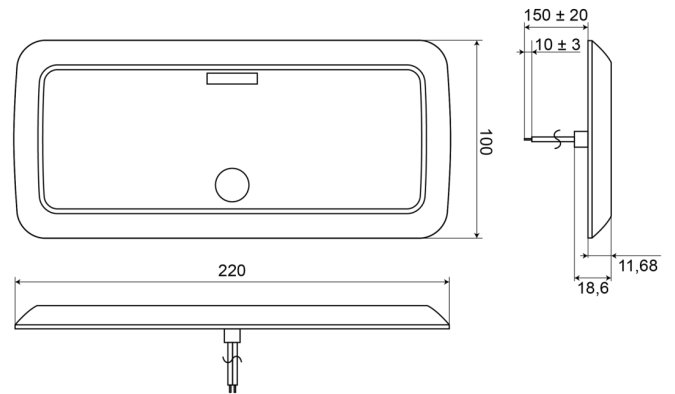

INTERIOR LIGHTS

C2-64-DV

Interior light | LED | strip | white/alu

EAN: 5414184550605

Specifications

Color	White	Number of LEDs	60
Colour of lens	Opal	Operating voltage	12V - 24V
Connection	Open cable ends	Switch	Yes
Dimensions	220 mm x 100 mm x 12 mm	Type	Rectangular
Light source	LED	Watt	3,20 Watt
Mounting	Surface mount	Weight (kg)	0,182 Kg