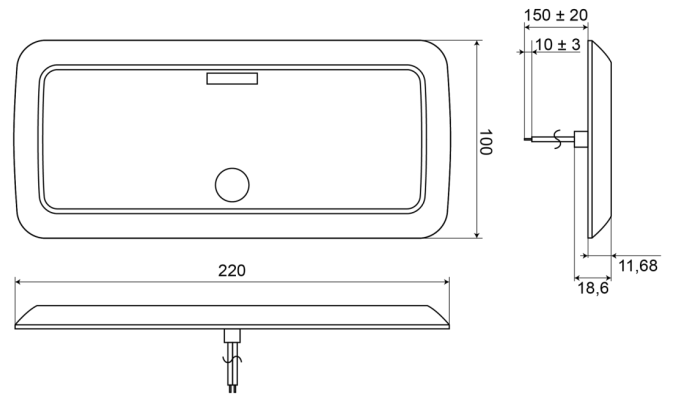

# INTERIOR LIGHTS

C2-64-DV

Interior light | LED | strip | white/alu

EAN: 5414184550605

## Specifications

Color	White	Number of LEDs	60
Colour of lens	Opal	Operating voltage	12V - 24V
Connection	Open cable ends	Switch	Yes
Dimensions	220 mm x 100 mm x 12 mm	Type	Rectangular
Light source	LED	Watt	3,20 Watt
Mounting	Surface mount	Weight (kg)	0,182 Kg