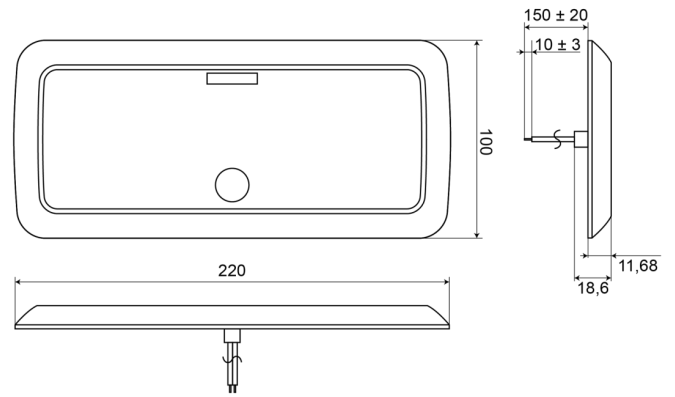

INTERIOR LIGHTS

C2-64-DV

Interior light | LED | strip | white/alu

EAN: 5414184550605

Specifications

Color	White	Number of LEDs	60
Colour of lens	Opal	Operating voltage	12V - 24V
Connection	Open cable ends	Switch	Yes
Dimensions	220 mm x 100 mm x 12 mm	Type	Rectangular
Light source	LED	Watt	3,20 Watt
Mounting	Surface mount	Weight (kg)	0,182 Kg