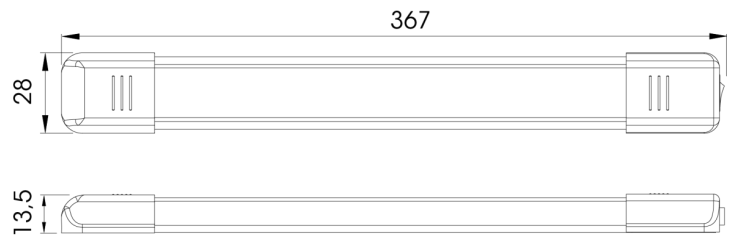

INTERIOR LIGHTS

C2-80-137

Interior light | LED | strip | white/alu

EAN: 5414184260009

Specifications

Color	White	Mounting	Surface mount
Colour of lens	Opal	Number of LEDs	27
Connection	Open cable ends	Operating voltage	12V - 24V
Dimensions	367 mm x 28 mm x 13,5 mm	Packing	White box with label
EMC	Yes	Supplied with	2 mounting screws and double sided tape
EMC R10	Yes	Switch	Yes
Kelvin value	5000K-5500K	To be ordered by	1
Light source	LED	Type	Rectangular
Lumen	540	Weight (kg)	0,130 Kg