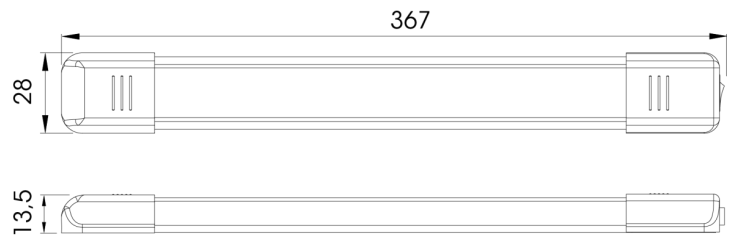

INTERIOR LIGHTS

C2-80-137

Interior light | LED | strip | white/alu

EAN: 5414184260009

Specifications

Color	White	Mounting	Surface mount
Colour of lens	Opal	Number of LEDs	27
Connection	Open cable ends	Operating voltage	12V - 24V
Current draw 12V Amp	0,45 Amp	Packing	White box with label
Dimensions	367 mm x 28 mm x 13,5 mm	Supplied with	2 mounting screws and double sided tape
EMC	Yes	Switch	Yes
EMC R10	Yes	To be ordered by	1
Kelvin value	5000K-5500K	Type	Rectangular
Light source	LED	Watt	5,40 Watt
Lumen	540	Weight (kg)	0,130 Kg