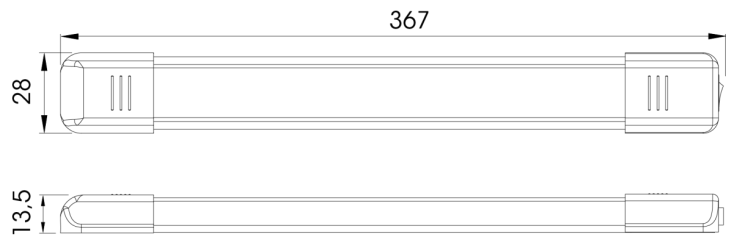

INTERIOR LIGHTS

C2-80-137

Interior light | LED | strip | white/alu

EAN: 5414184260009

Specifications

Color	White	Mounting	Surface mount
Colour of lens	Opal	Number of LEDs	27
Connection	Open cable ends	Operating voltage	12V - 24V
Current draw 12V Amp	0,45 Amp	Packing	White box with label
Dimensions	367 mm x 28 mm x 13,5 mm	Supplied with	2 mounting screws and double sided tape
EMC	Yes	Switch	Yes
EMC R10	Yes	To be ordered by	1
Kelvin value	5000K-5500K	Type	Rectangular
Light source	LED	Watt	5,40 Watt
Lumen	540	Weight (kg)	0,130 Kg