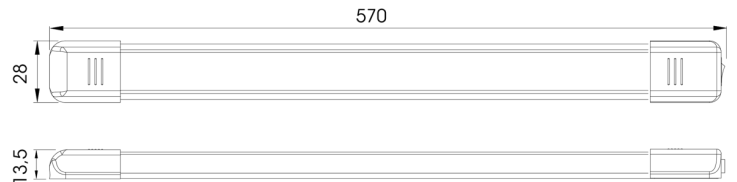

# INTERIOR LIGHTS

C2-80-157

Interior light | LED | white/alu

EAN: 5414184260016

## Specifications

Color	White	Mounting	Surface mount
Colour of lens	Opal	Number of LEDs	45
Connection	Open cable ends	Operating voltage	12V - 24V
Current draw 12V Amp	9 Watt	Packing	White box with label
Dimensions	570 mm x 28 mm x 13,5 mm	Supplied with	2 mounting screws and double sided tape
EMC	Yes	Switch	Yes
EMC R10	Yes	To be ordered by	1
Kelvin value	5000K-5500K	Type	Rectangular
Light source	LED	Watt	9 Watt
Lumen	900	Weight (kg)	0,195 Kg