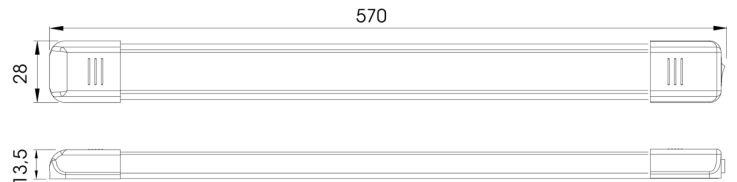

INTERIOR LIGHTS

C2-80-157

Interior light | LED | strip | white/alu

EAN: 5414184260016

Specifications

Color	White	Mounting	Surface mount
Colour of lens	Opal	Number of LEDs	45
Connection	Open cable ends	Operating voltage	12V - 24V
Dimensions	570 mm x 28 mm x 13,5 mm	Packing	White box with label
EMC	Yes	Supplied with	2 mounting screws and double sided tape
EMC R10	Yes	Switch	Yes
Kelvin value	5000K-5500K	To be ordered by	1
Light source	LED	Type	Rectangular
Lumen	900	Weight (kg)	0,195 Kg