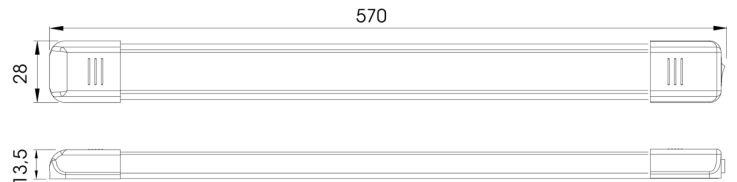

INTERIOR LIGHTS

C2-80-157

Interior light | LED | white/alu

EAN: 5414184260016

Specifications

Color	White	Mounting	Surface mount
Colour of lens	Opal	Number of LEDs	45
Connection	Open cable ends	Operating voltage	12V - 24V
Current draw 12V Amp	9 Watt	Packing	White box with label
Dimensions	570 mm x 28 mm x 13,5 mm	Supplied with	2 mounting screws and double sided tape
EMC	Yes	Switch	Yes
EMC R10	Yes	To be ordered by	1
Kelvin value	5000K-5500K	Type	Rectangular
Light source	LED	Watt	9 Watt
Lumen	900	Weight (kg)	0,195 Kg