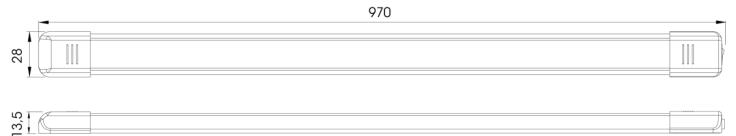

INTERIOR LIGHTS

C2-80-197

Interior light | LED | white/alu

EAN: 5414184260023

Specifications

Color	White	Mounting	Surface mount
Colour of lens	Opal	Number of LEDs	81
Connection	Open cable ends	Operating voltage	12V - 24V
Current draw 12V Amp	1,35 Amp	Packing	White box with label
Dimensions	970 mm x 28 mm x 13,5 mm	Supplied with	2 mounting screws and double sided tape
EMC	Yes	Switch	Yes
EMC R10	Yes	To be ordered by	1
Kelvin value	5000K-5500K	Type	Rectangular
Light source	LED	Watt	16,20 Watt
Lumen	1620	Weight (kg)	0,320 Kg