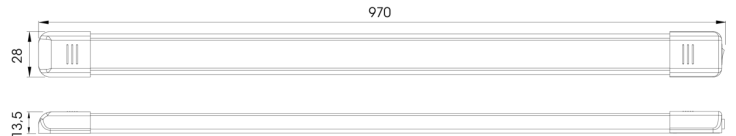

INTERIOR LIGHTS

C2-80-197

Interior light | LED | strip | white/alu

EAN: 5414184260023

Specifications

Color	White	Mounting	Surface mount
Colour of lens	Opal	Number of LEDs	81
Connection	Open cable ends	Operating voltage	12V - 24V
Dimensions	970 mm x 28 mm x 13,5 mm	Packing	White box with label
EMC	Yes	Supplied with	2 mounting screws and double sided tape
EMC R10	Yes	Switch	Yes
Kelvin value	5000K-5500K	To be ordered by	1
Light source	LED	Type	Rectangular
Lumen	1620	Weight (kg)	0,320 Kg