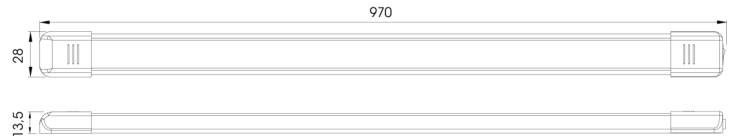

INTERIOR LIGHTS

C2-80-197

Interior light | LED | strip | white/alu

EAN: 5414184260023

Specifications

Color	White	Mounting	Surface mount
Colour of lens	Opal	Number of LEDs	81
Connection	Open cable ends	Operating voltage	12V - 24V
Current draw 12V Amp	1,35 Amp	Packing	White box with label
Dimensions	970 mm x 28 mm x 13,5 mm	Supplied with	2 mounting screws and double sided tape
EMC	Yes	Switch	Yes
EMC R10	Yes	To be ordered by	1
Kelvin value	5000K-5500K	Type	Rectangular
Light source	LED	Watt	16,20 Watt
Lumen	1620	Weight (kg)	0,320 Kg