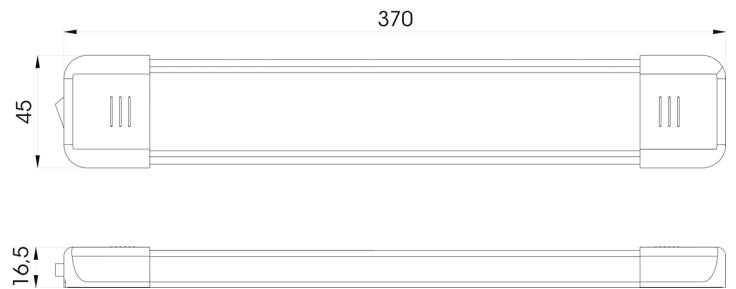

# INTERIOR LIGHTS

C2-80-237

Interior light | LED | strip | white/alu

EAN: 5414184260030

## Specifications

Color	White	Mounting	Surface mount
Colour of lens	Opal	Number of LEDs	36
Connection	Open cable ends	Operating voltage	12V - 24V
Current draw 12V Amp	0,60 Amp	Packing	White box with label
Dimensions	370 mm x 45 mm x 16,5 mm	Supplied with	2 mounting screws and double sided tape
EMC	Yes	Switch	Yes
EMC R10	Yes	To be ordered by	1
Kelvin value	5000K-5500K	Type	Rectangular
Light source	LED	Watt	7,20 Watt
Lumen	720	Weight (kg)	0,200 Kg