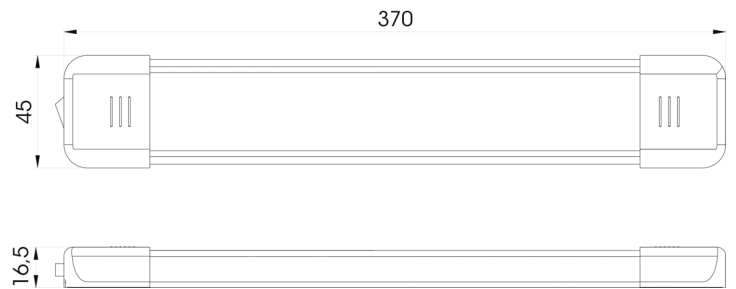

INTERIOR LIGHTS

C2-80-237

Interior light | LED | strip | white/alu

EAN: 5414184260030

Specifications

Color	White	Mounting	Surface mount
Colour of lens	Opal	Number of LEDs	36
Connection	Open cable ends	Operating voltage	12V - 24V
Current draw 12V Amp	0,60 Amp	Packing	White box with label
Dimensions	370 mm x 45 mm x 16,5 mm	Supplied with	2 mounting screws and double sided tape
EMC	Yes	Switch	Yes
EMC R10	Yes	To be ordered by	1
Kelvin value	5000K-5500K	Type	Rectangular
Light source	LED	Watt	7,20 Watt
Lumen	720	Weight (kg)	0,200 Kg