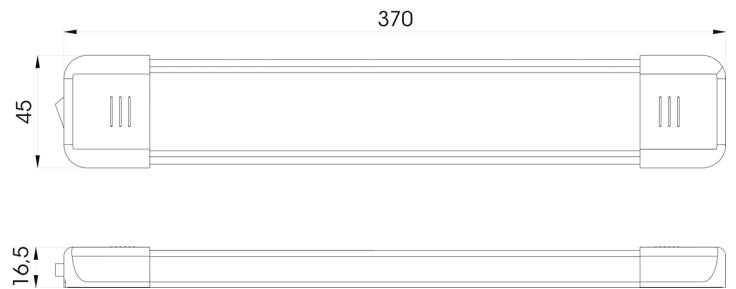

# INTERIOR LIGHTS

C2-80-237

Interior light | LED | strip | white/alu

EAN: 5414184260030

## Specifications

Color	White	Mounting	Surface mount
Colour of lens	Opal	Number of LEDs	36
Connection	Open cable ends	Operating voltage	12V - 24V
Dimensions	370 mm x 45 mm x 16,5 mm	Packing	White box with label
EMC	Yes	Supplied with	2 mounting screws and double sided tape
EMC R10	Yes	Switch	Yes
Kelvin value	5000K-5500K	To be ordered by	1
Light source	LED	Type	Rectangular
Lumen	720	Weight (kg)	0,200 Kg