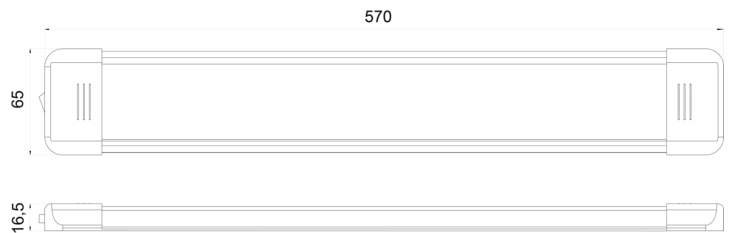

INTERIOR LIGHTS

C2-80-357

Interior light | LED | white/alu

EAN: 5414184260078

Specifications

Color	White	Mounting	Surface mount
Colour of lens	Opal	Number of LEDs	90
Connection	Open cable ends	Operating voltage	12V - 24V
Current draw 12V Amp	1,50 Amp	Packing	White box with label
Dimensions	570 mm x 65 mm x 16,5 mm	Supplied with	2 mounting screws and double sided tape
EMC	Yes	Switch	Yes
EMC R10	Yes	To be ordered by	1
Kelvin value	5000K-5500K	Type	Rectangular
Light source	LED	Watt	18 Watt
Lumen	1800	Weight (kg)	0,450 Kg