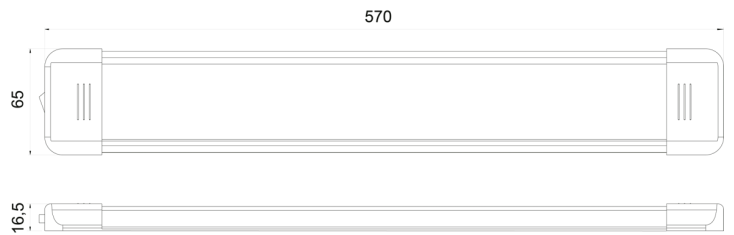

INTERIOR LIGHTS

C2-80-357

Interior light | LED | strip | white/alu

EAN: 5414184260078

Specifications

Color	White	Mounting	Surface mount
Colour of lens	Opal	Number of LEDs	90
Connection	Open cable ends	Operating voltage	12V - 24V
Dimensions	570 mm x 65 mm x 16,5 mm	Packing	White box with label
EMC	Yes	Supplied with	2 mounting screws and double sided tape
EMC R10	Yes	Switch	Yes
Kelvin value	5000K-5500K	To be ordered by	1
Light source	LED	Type	Rectangular
Lumen	1800	Weight (kg)	0,450 Kg