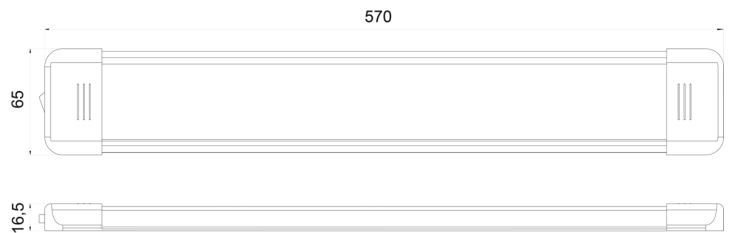

# INTERIOR LIGHTS

C2-80-357

Interior light | LED | white/alu

EAN: 5414184260078

## Specifications

Color	White	Mounting	Surface mount
Colour of lens	Opal	Number of LEDs	90
Connection	Open cable ends	Operating voltage	12V - 24V
Current draw 12V Amp	1,50 Amp	Packing	White box with label
Dimensions	570 mm x 65 mm x 16,5 mm	Supplied with	2 mounting screws and double sided tape
EMC	Yes	Switch	Yes
EMC R10	Yes	To be ordered by	1
Kelvin value	5000K-5500K	Type	Rectangular
Light source	LED	Watt	18 Watt
Lumen	1800	Weight (kg)	0,450 Kg