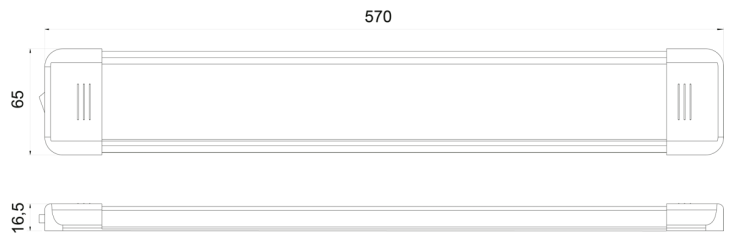

INTERIOR LIGHTS

C2-80-357

Interior light | LED | strip | white/alu

EAN: 5414184260078

Specifications

Color	White	Mounting	Surface mount
Colour of lens	Opal	Number of LEDs	90
Connection	Open cable ends	Operating voltage	12V - 24V
Current draw 12V Amp	1,50 Amp	Packing	White box with label
Dimensions	570 mm x 65 mm x 16,5 mm	Supplied with	2 mounting screws and double sided tape
EMC	Yes	Switch	Yes
EMC R10	Yes	To be ordered by	1
Kelvin value	5000K-5500K	Type	Rectangular
Light source	LED	Watt	18 Watt
Lumen	1800	Weight (kg)	0,450 Kg