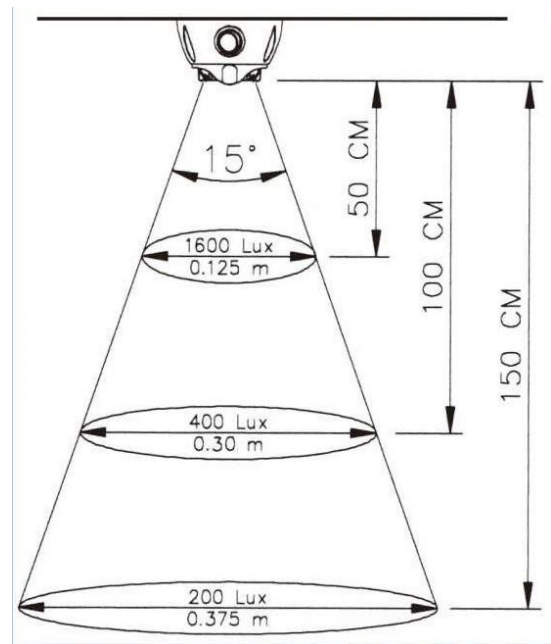

# INTERIOR LIGHTS

C2-94-DV

Interior light | LED | round 360° | white

EAN: 5414184550599

## Specifications

Color	White	Number of LEDs	1
Colour of lens	Opal	Operating voltage	12V - 24V
Connection	Open cable ends	Packing	White box with label
Current draw Amp	0,35 Amp	Supplied with	3 mounting screws
Diameter mm	80 mm	Switch	Yes
Height mm	45 mm	To be ordered by	1
Kelvin value	5000K-6500K	Type	Round
Length mm	Ø= 80 mm	Watt	1 Watt
Light source	LED	Weight (kg)	0,105 Kg
Mounting	Surface mount		