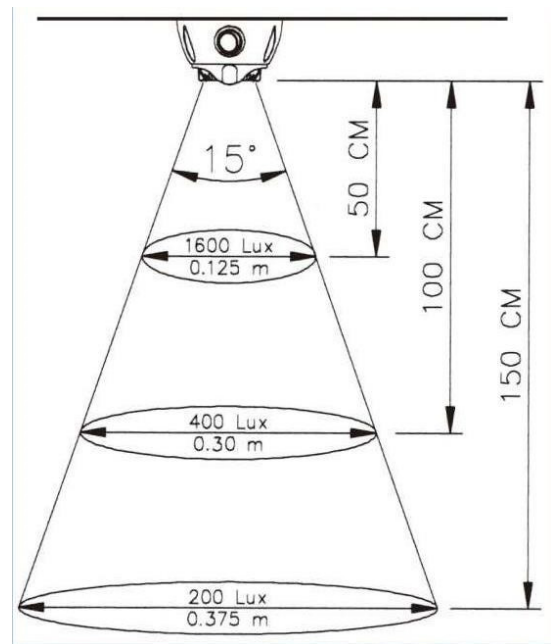

INTERIOR LIGHTS

C2-94-DV

Interior light | LED | round 360° | white

EAN: 5414184550599

Specifications

Color	White	Number of LEDs	1
Colour of lens	Opal	Operating voltage	12V - 24V
Connection	Open cable ends	Packing	White box with label
Current draw Amp	0,35 Amp	Supplied with	3 mounting screws
Diameter mm	80 mm	Switch	Yes
Height mm	45 mm	To be ordered by	1
Kelvin value	5000K-6500K	Type	Round
Length mm	∅= 80 mm	Watt	1 Watt
Light source	LED	Weight (kg)	0,105 Kg
Mounting	Surface mount		