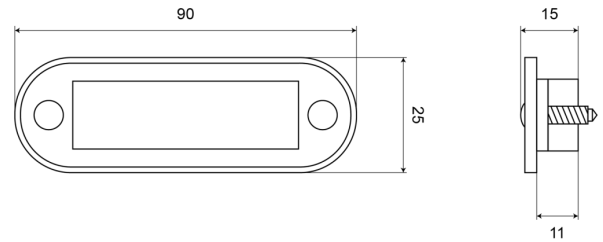

MARKERLIGHTS

C2-98-DV-CR

LED marker light | 4 LEDs | 12-24V | white

EAN: 5414184550551

Specifications

Certification	ECE R7
Color	White
Colour of lens	Clear
Connection	Open cable ends
Current draw 12-24V Amp	0,03 Amp
Functions	Front end-outline lamp
Height mm	25 mm
IP-degree	IP66
Light source	LED
Mounting	Recess mount

Mounting side	Front
Number of LEDs	4
Operating voltage	12V - 24V
Operation temperature	-20°C / +60°C
Packing	Bag with label
Supplied with	2 mounting screws
Thickness mm	4 mm
To be ordered by	1
Weight (kg)	0,04 Kg
Width mm	90 mm