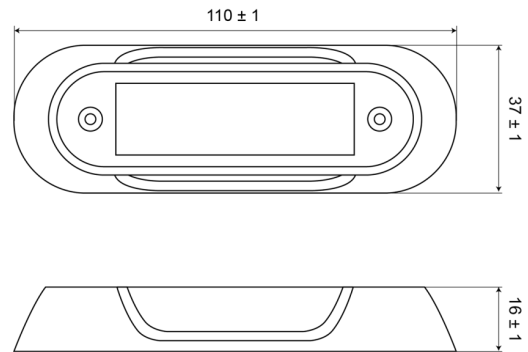

MOUNTING PLATES/RUBBER/DECORATIVE & COVER PLATES

C2-98-RING-C

Body for C2-98 | chrome

EAN: 5414184018792

Specifications

Color	Chrome	Specifically suitable for	C2-98
Height mm	16 mm	Supplied with	2 mounting screws
Length mm	110 mm	To be ordered by	1
Mounting	Surface mount	Weight (kg)	0,023 Kg
Packing	Bag with label	Width mm	37 mm