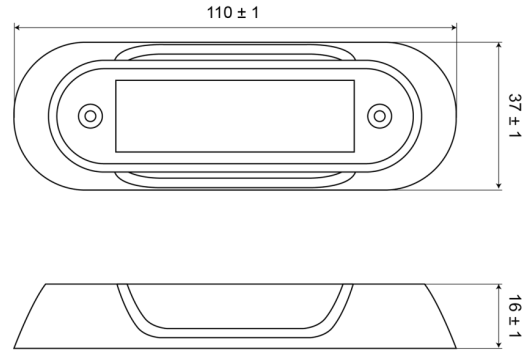

MOUNTING PLATES/RUBBER/DECORATIVE & COVER PLATES

C2-98-RING-C

Body for C2-98 | chrome

EAN: 5414184018792

Specifications

Color	Chrome	Specifically suitable for	C2-98
Height mm	16 mm	Supplied with	2 mounting screws
Length mm	110 mm	To be ordered by	1
Mounting	Surface mount	Weight (kg)	0,023 Kg
Packing	Bag with label	Width mm	37 mm