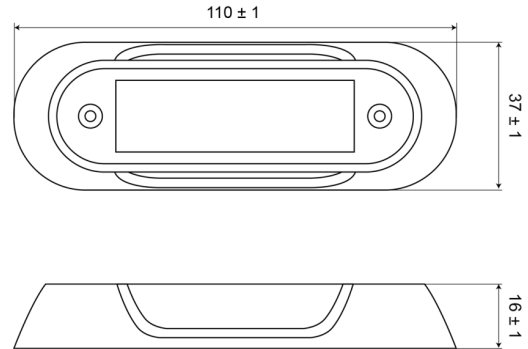

# MOUNTING PLATES/RUBBER/DECORATIVE & COVER PLATES

C2-98-RING-W

Body for C2-98 white

EAN: 5414184005235

## Specifications

Color	White	Specifically suitable for	C2-98
Height mm	16 mm	Supplied with	2 mounting screws
Length mm	110 mm	To be ordered by	1
Mounting	Surface mount	Weight (kg)	0,023 Kg
Packing	Bag with label	Width mm	37 mm