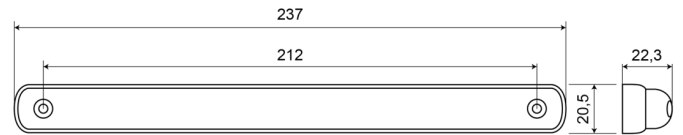

LIGHTS FRONT AND REAR

DAYLED-CR

LED daytime running light

EAN: 5414184004429

Specifications

Colour of lens	Clear	Packing	White box with label
Connection	Open cable ends	To be ordered by	1
Height mm	22,3 mm	Type	Front lights
Length mm	237 mm	Waterproof	Yes
Length of cable (m)	2,50 m	Watt	6,70 Watt
Light source	LED	Weight (kg)	0,167 Kg
Mounting	Surface mount	Width mm	20,5 mm
Mounting side	Front		
Number of LEDs	12		
Operating voltage	12V - 24V		