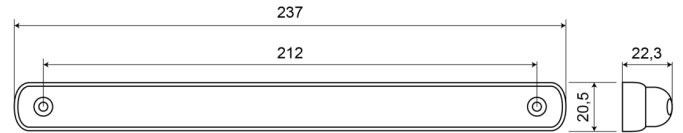

LIGHTS FRONT AND REAR

DAYLED-CR

LED daytime running light

EAN: 5414184004429

Specifications

| | | | |
|---------------------|-----------------|------------------|----------------------|
| Colour of lens | Clear | Packing | White box with label |
| Connection | Open cable ends | To be ordered by | 1 |
| Height mm | 22,3 mm | Type | Front lights |
| Length mm | 237 mm | Waterproof | Yes |
| Length of cable (m) | 2,50 m | Watt | 6,70 Watt |
| Light source | LED | Weight (kg) | 0,167 Kg |
| Mounting | Surface mount | Width mm | 20,5 mm |
| Mounting side | Front | | |
| Number of LEDs | 12 | | |
| Operating voltage | 12V - 24V | | |