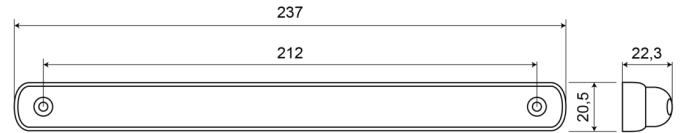

LIGHTS FRONT AND REAR

DAYLED-CR

LED daytime running light

EAN: 5414184004429

Specifications

Colour of lens	Clear	Packing	White box with label
Connection	Open cable ends	To be ordered by	1
Height mm	22,3 mm	Type	Front lights
Length mm	237 mm	Waterproof	Yes
Length of cable (m)	2,50 m	Watt	6,70 Watt
Light source	LED	Weight (kg)	0,167 Kg
Mounting	Surface mount	Width mm	20,5 mm
Mounting side	Front		
Number of LEDs	12		
Operating voltage	12V - 24V		