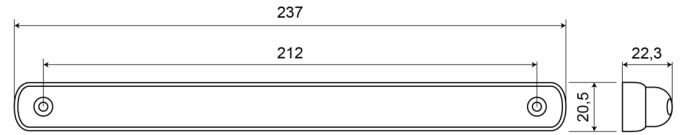

LIGHTS FRONT AND REAR

DAYLED-CR

LED daytime running light

EAN: 5414184004429

Specifications

Colour of lens	Clear	Packing	White box with label
Connection	Open cable ends	To be ordered by	1
Height mm	22,3 mm	Type	Front lights
Length mm	237 mm	Waterproof	Yes
Length of cable (m)	2,50 m	Watt	6,70 Watt
Light source	LED	Weight (kg)	0,167 Kg
Mounting	Surface mount	Width mm	20,5 mm
Mounting side	Front		
Number of LEDs	12		
Operating voltage	12V - 24V		