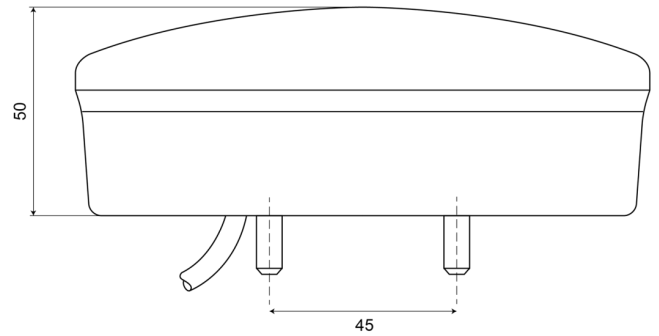

LIGHTS FRONT AND REAR

FORE50-24V

LED rear fog/reverse light | left+right | 24V

EAN: 5414184004528

Specifications

Certification	ECE R38+R23	Mounting	Surface mount
Color	Red/white	Mounting side	Rear - Left & right
Colour of lens	Amber/white	Operating voltage	24V
Connection	Open cable ends	Specifications	Also available in HIGH version (78 mm)
Diameter mm	140 mm	Supplied with	Mounting screws
EMC	EMC R10	Thickness mm	50 mm
EMC R10	Yes	To be ordered by	1
IP-degree	IP66+IP68	Type	Rear fog/reverse lights
Length of cable (m)	2 m	Weight (kg)	0,493 Kg
Light source	LED	With Rear fog light	Yes
Material	PMMA/ABS	With Reversing light	Yes