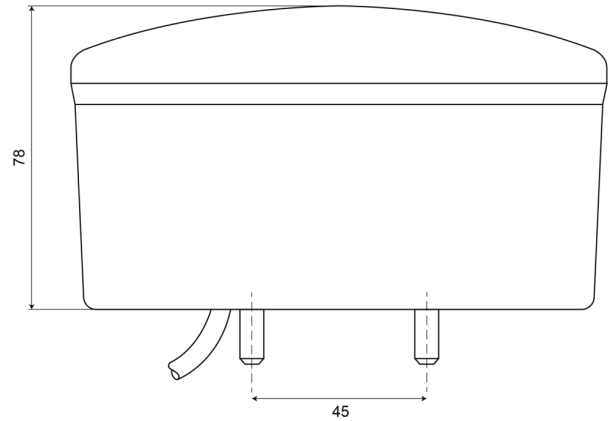

LIGHTS FRONT AND REAR

FORE78-12V

LED rear fog/reverse light | left+right | 12V

EAN: 5414184002227

Specifications

Certification	ECE R38+R23	Mounting	Surface mount
Color	Red/white	Mounting side	Rear - Left & right
Colour of lens	Amber/white	Operating voltage	12V
Connection	Open cable ends	Specifications	Also available in LOW version (50 mm)
Diameter mm	140 mm	Supplied with	Mounting screws
EMC	EMC R10	Thickness mm	78 mm
EMC R10	Yes	To be ordered by	1
IP-degree	IP66+IP68	Type	Rear fog/reverse lights
Length of cable (m)	2 m	Weight (kg)	0,465 Kg
Light source	LED	With Rear fog light	Yes
Material	PMMA/ABS	With Reversing light	Yes