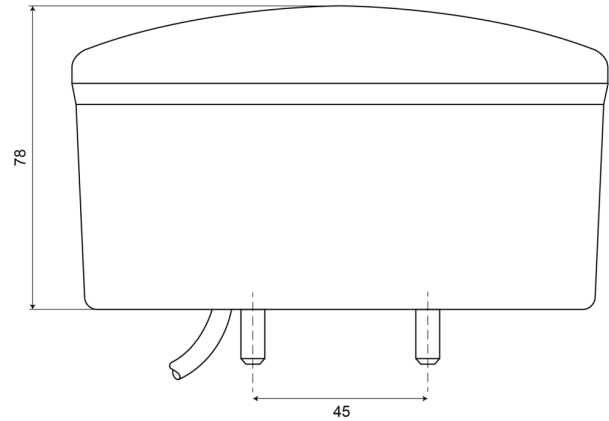

LIGHTS FRONT AND REAR

FORE78-12V

LED rear fog/reverse light | left+right | 12V

EAN: 5414184002227

Specifications

Certification	ECE R38+R23	Mounting	Surface mount
Color	Red/white	Mounting side	Rear - Left & right
Colour of lens	Amber/white	Operating voltage	12V
Connection	Open cable ends	Specifications	Also available in LOW version (50 mm)
Diameter mm	140 mm	Supplied with	Mounting screws
EMC	EMC R10	Thickness mm	78 mm
EMC R10	Yes	To be ordered by	1
IP-degree	IP66+IP68	Type	Rear fog/reverse lights
Length of cable (m)	2 m	Weight (kg)	0,465 Kg
Light source	LED	With Rear fog light	Yes
Material	PMMA/ABS	With Reversing light	Yes