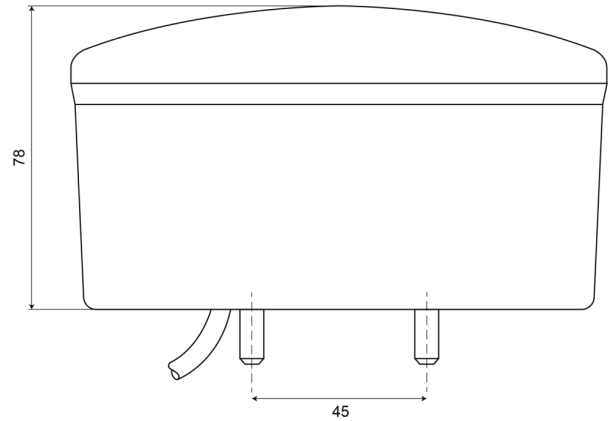

## Specifications

Certification	ECE R38+R23	Mounting	Surface mount
Color	Red/white	Mounting side	Rear - Left & right
Colour of lens	Amber/white	Operating voltage	24V
Connection	Open cable ends	Specifications	Also available in LOW version (50 mm)
Diameter mm	140 mm	Supplied with	Mounting screws
EMC	EMC R10	Thickness mm	78 mm
EMC R10	Yes	To be ordered by	1
IP-degree	IP66+IP68	Type	Rear fog/reverse lights
Length of cable (m)	2 m	Weight (kg)	0,465 Kg
Light source	LED	With Rear fog light	Yes
Material	PMMA/ABS	With Reversing light	Yes