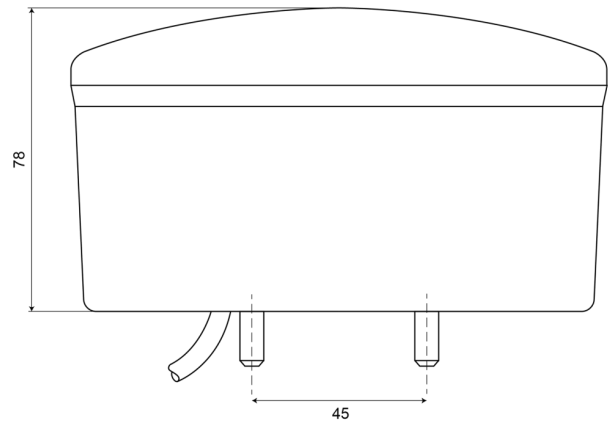

## Specifications

Certification	ECE R38+R23	Mounting	Surface mount
Color	Red/white	Mounting side	Rear - Left & right
Colour of lens	Amber/white	Operating voltage	24V
Connection	Open cable ends	Specifications	Also available in LOW version (50 mm)
Diameter mm	140 mm	Supplied with	Mounting screws
EMC	EMC R10	Thickness mm	78 mm
EMC R10	Yes	To be ordered by	1
IP-degree	IP66+IP68	Type	Rear fog/reverse lights
Length of cable (m)	2 m	Weight (kg)	0,465 Kg
Light source	LED	With Rear fog light	Yes
Material	PMMA/ABS	With Reversing light	Yes