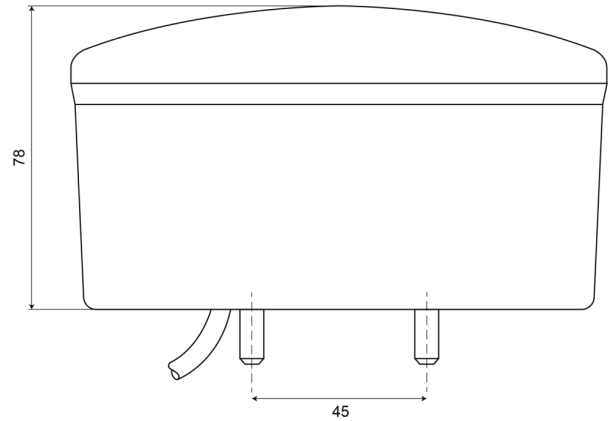

LIGHTS FRONT AND REAR

FORE78-24V

LED rear fog/reverse light | left+right | 24V

EAN: 5414184004580

Specifications

Certification	ECE R38+R23	Mounting	Surface mount
Color	Red/white	Mounting side	Rear - Left & right
Colour of lens	Amber/white	Operating voltage	24V
Connection	Open cable ends	Specifications	Also available in LOW version (50 mm)
Diameter mm	140 mm	Supplied with	Mounting screws
EMC	EMC R10	Thickness mm	78 mm
EMC R10	Yes	To be ordered by	1
IP-degree	IP66+IP68	Type	Rear fog/reverse lights
Length of cable (m)	2 m	Weight (kg)	0,465 Kg
Light source	LED	With Rear fog light	Yes
Material	PMMA/ABS	With Reversing light	Yes