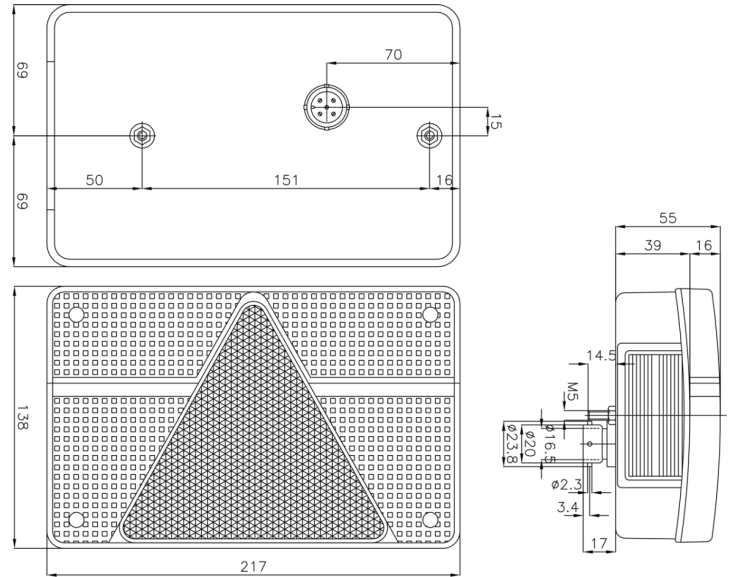

LIGHTS FRONT AND REAR

FP.56.130

Rear light | right | 12V

EAN: 5414184002180

Specifications

Certification	ECE	Thickness mm	52 mm
Color	Red/white	To be ordered by	1
Colour of lens	Red/white	Type	Rear lights
Connection	Plug 5 pins	Weight (kg)	0,385 Kg
Height mm	135 mm	With Direction indicator	Yes
Length mm	215 mm	With License plate light - side	Yes
Light source	Halogen	With Reversing light	Yes
Mounting	Surface mount	With Tail-Stop	Yes
Mounting side	Rear - Right	With Triangular reflector	Yes
Operating voltage	12V		
Socket	P21W-BA15s/P21/5W-BAY 15d		
Supplied with	Mounting screws and 5 pins plug		