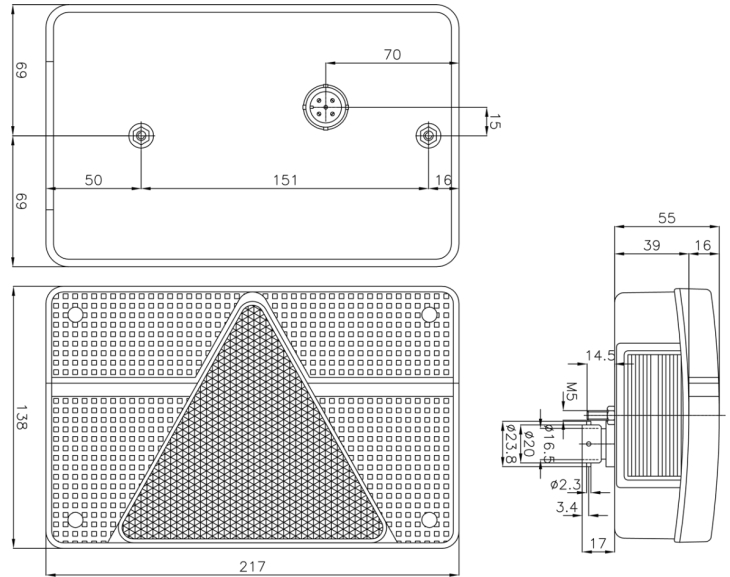

LIGHTS FRONT AND REAR

FP.56.130

Rear light | right | 12V

EAN: 5414184002180

Specifications

Certification	ECE	Thickness mm	52 mm
Color	Red/white	To be ordered by	1
Colour of lens	Red/white	Type	Rear lights
Connection	Plug 5 pins	Weight (kg)	0,385 Kg
Height mm	135 mm	With Direction indicator	Yes
Length mm	215 mm	With License plate light - side	Yes
Light source	Halogen	With Reversing light	Yes
Mounting	Surface mount	With Tail-Stop	Yes
Mounting side	Rear - Right	With Triangular reflector	Yes
Operating voltage	12V		
Socket	P21W-BA15s/P21/5W-BAY 15d		
Supplied with	Mounting screws and 5 pins plug		