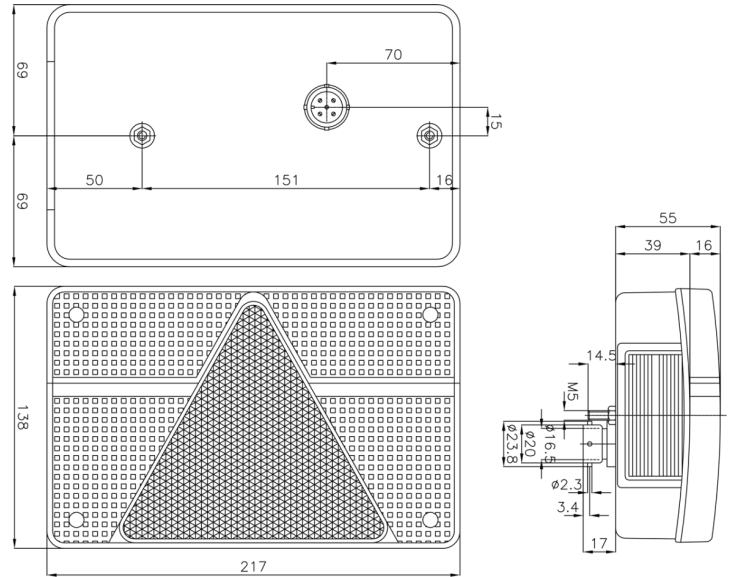

## Specifications

Certification	ECE	Thickness mm	52 mm
Color	Red/white	To be ordered by	1
Colour of lens	Red/white	Type	Rear lights
Connection	Plug 5 pins	Weight (kg)	0,385 Kg
Height mm	135 mm	With Direction indicator	Yes
Length mm	215 mm	With License plate light - side	Yes
Light source	Halogen	With Reversing light	Yes
Mounting	Surface mount	With Tail-Stop	Yes
Mounting side	Rear - Right	With Triangular reflector	Yes
Operating voltage	12V		
Socket	P21W-BA15s/P21/5W-BAY 15d		
Supplied with	Mounting screws and 5 pins plug		