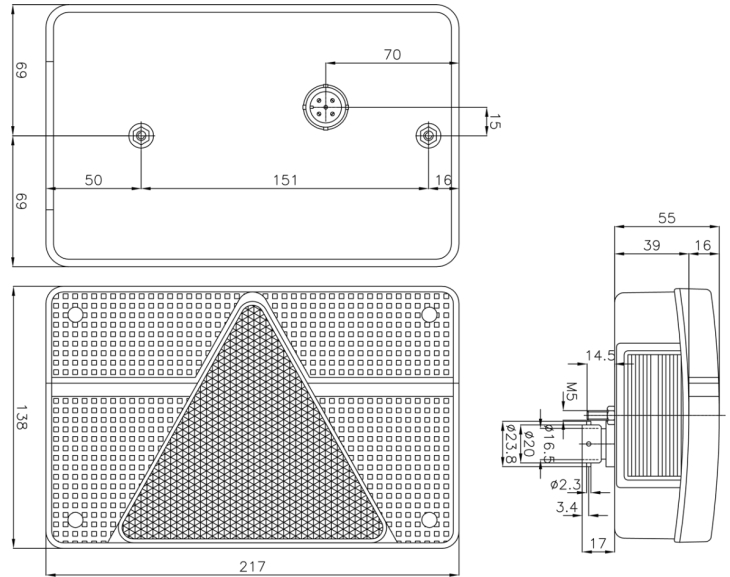

LIGHTS FRONT AND REAR

FP.58.117

Rear light | left | 12V

EAN: 5414184002203

Specifications

| | | | |
|-------------------|---------------------------|---------------------------------|---------------------------------|
| Certification | ECE | Supplied with | Mounting screws and 6 pins plug |
| Color | Red/white | Thickness mm | 52 mm |
| Colour of lens | Red/white | To be ordered by | 1 |
| Connection | Plug 6 pins | Type | Rear lights |
| Height mm | 135 mm | Weight (kg) | 0,425 Kg |
| Length mm | 215 mm | With Direction indicator | Yes |
| Light source | Halogen | With License plate light - side | Yes |
| Mounting | Surface mount | With Rear fog light | Yes |
| Mounting side | Rear - Left | With Reversing light | Yes |
| Operating voltage | 12V | With Tail-Stop | Yes |
| Socket | P21W-BA15s/P21/5W-BAY 15d | With Triangular reflector | Yes |