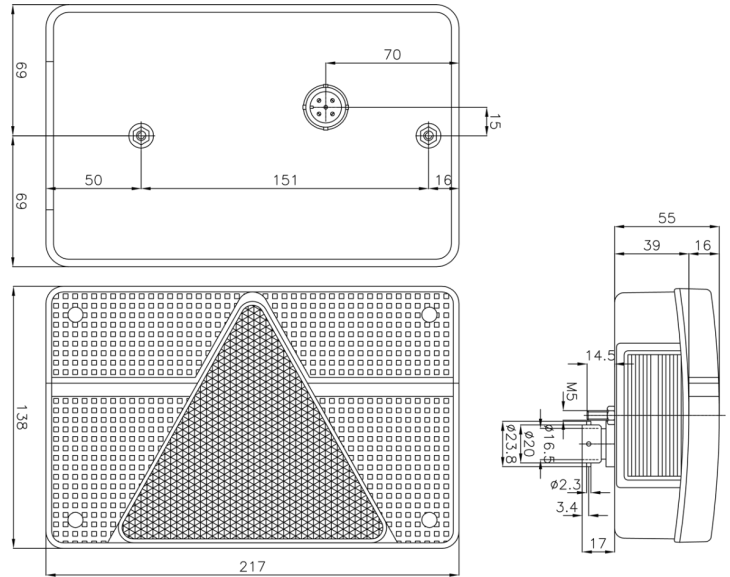

LIGHTS FRONT AND REAR

FP.58.117

Rear light | left | 12V

EAN: 5414184002203

Specifications

Certification	ECE	Supplied with	Mounting screws and 6 pins plug
Color	Red/white	Thickness mm	52 mm
Colour of lens	Red/white	To be ordered by	1
Connection	Plug 6 pins	Type	Rear lights
Height mm	135 mm	Weight (kg)	0,425 Kg
Length mm	215 mm	With Direction indicator	Yes
Light source	Halogen	With License plate light - side	Yes
Mounting	Surface mount	With Rear fog light	Yes
Mounting side	Rear - Left	With Reversing light	Yes
Operating voltage	12V	With Tail-Stop	Yes
Socket	P21W-BA15s/P21/5W-BAY 15d	With Triangular reflector	Yes