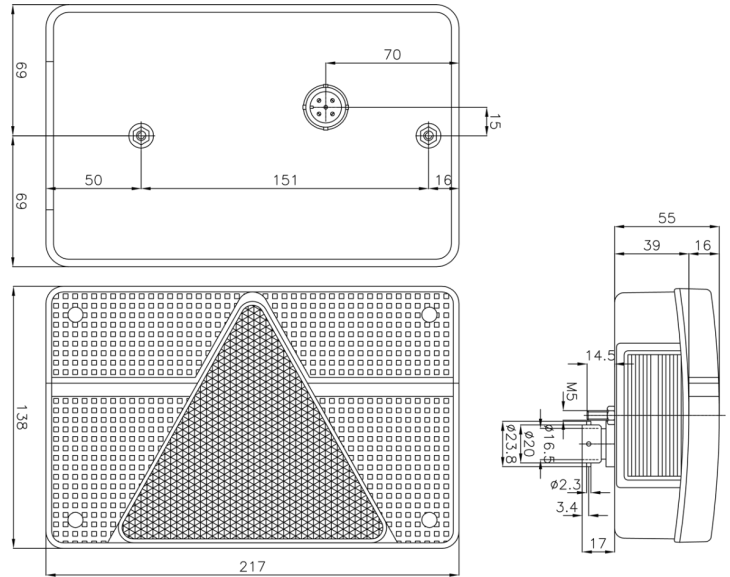

LIGHTS FRONT AND REAR

FP.58.137

Rear light | right | 12V

EAN: 5414184002210

Specifications

Certification	ECE	Supplied with	Montageboutjes en 6 pins connector
Color	Red/white	Thickness mm	52 mm
Colour of lens	Red/white	To be ordered by	1
Connection	Plug 6 pins	Type	Rear lights
Height mm	135 mm	Weight (kg)	0,42 Kg
Length mm	215 mm	With Direction indicator	Yes
Light source	Halogen	With License plate light - side	Yes
Mounting	Surface mount	With Rear fog light	Yes
Mounting side	Rear - Right	With Reversing light	Yes
Operating voltage	12V	With Tail-Stop	Yes
Socket	P21W-BA15s/P21/5W-BAY 15d	With Triangular reflector	Yes