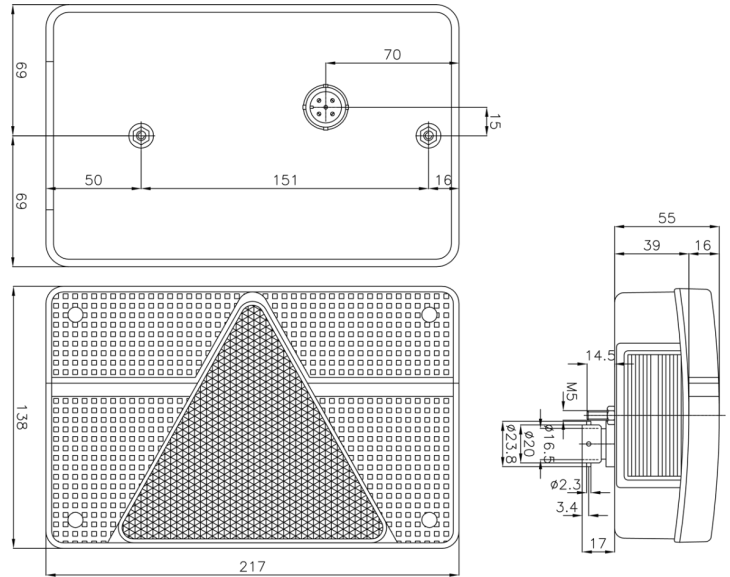

# LIGHTS FRONT AND REAR

FP.58.137

Rear light | right | 12V

EAN: 5414184002210

## Specifications

|                   |                           |                                 |                                    |
|-------------------|---------------------------|---------------------------------|------------------------------------|
| Certification     | ECE                       | Supplied with                   | Montageboutjes en 6 pins connector |
| Color             | Red/white                 | Thickness mm                    | 52 mm                              |
| Colour of lens    | Red/white                 | To be ordered by                | 1                                  |
| Connection        | Plug 6 pins               | Type                            | Rear lights                        |
| Height mm         | 135 mm                    | Weight (kg)                     | 0,42 Kg                            |
| Length mm         | 215 mm                    | With Direction indicator        | Yes                                |
| Light source      | Halogen                   | With License plate light - side | Yes                                |
| Mounting          | Surface mount             | With Rear fog light             | Yes                                |
| Mounting side     | Rear - Right              | With Reversing light            | Yes                                |
| Operating voltage | 12V                       | With Tail-Stop                  | Yes                                |
| Socket            | P21W-BA15s/P21/5W-BAY 15d | With Triangular reflector       | Yes                                |