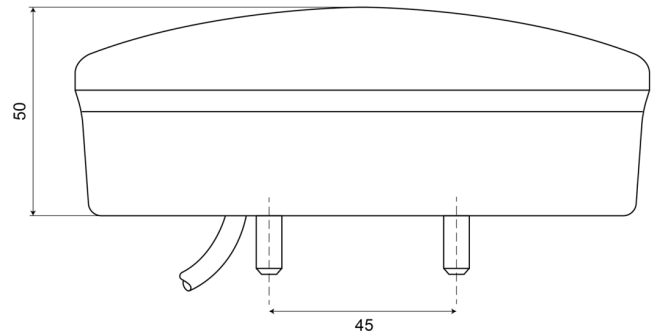

## Specifications

Approval D	Yes	Mounting side	Rear - Left & right
Certification	ECE	Operating voltage	12V - 24V
Color	Amber/red	Supplied with	Mounting screws
Colour of lens	Amber/red	Thickness mm	50 mm
Connection	Open cable ends	To be ordered by	1
Diameter mm	140 mm	Type	Rear lights
EMC	EMC R10	Weight (kg)	0,537 Kg
EMC R10	Yes	With Direction indicator	Yes
IP-degree	IP66+IP68	With Tail-Stop	Yes
Length of cable (m)	2 m		
Light source	LED		
Mounting	Surface mount		