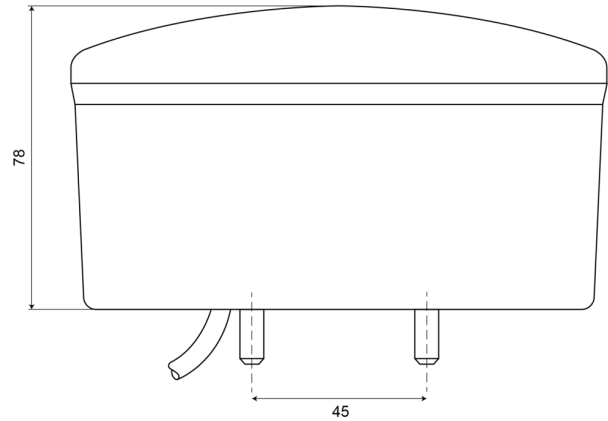

# LIGHTS FRONT AND REAR

HAMB78-DV

LED rear light | left+right | 12-24V

EAN: 5414184004610

## Specifications

Approval D	Yes	Mounting	Surface mount
Certification	ECE	Mounting side	Rear - Left & right
Color	Amber/red	Operating voltage	12V - 24V
Colour of lens	Amber/red	Specifications	Also available in LOW version (50 mm)
Connection	Open cable ends	Supplied with	Mounting screws
Diameter mm	140 mm	Thickness mm	78 mm
EMC	EMC R10	To be ordered by	1
EMC R10	Yes	Type	Rear lights
IP-degree	IP66+IP68	Weight (kg)	0,546 Kg
Length of cable (m)	2 m	With Direction indicator	Yes
Light source	LED	With Tail-Stop	Yes