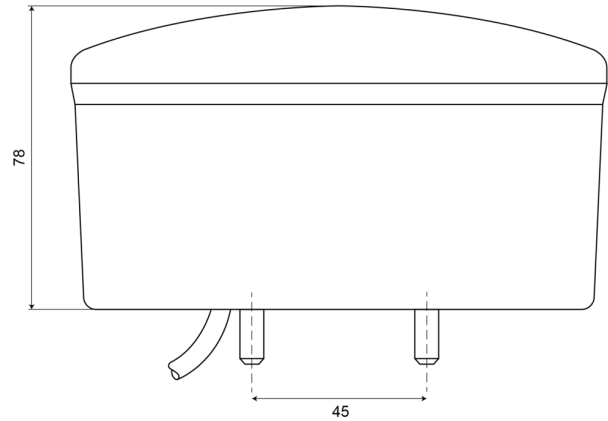

LIGHTS FRONT AND REAR

HAMB78-DV

LED rear light | left+right | 12-24V

EAN: 5414184004610

Specifications

Approval D	Yes
Certification	ECE
Color	Amber/red
Colour of lens	Amber/red
Connection	Open cable ends
Diameter mm	140 mm
EMC	EMC R10
EMC R10	Yes
IP-degree	IP66+IP68
Length of cable (m)	2 m
Light source	LED

Mounting	Surface mount
Mounting side	Rear - Left & right
Operating voltage	12V - 24V
Specifications	Also available in LOW version (50 mm)
Supplied with	Mounting screws
Thickness mm	78 mm
To be ordered by	1
Type	Rear lights
Weight (kg)	0,546 Kg
With Direction indicator	Yes
With Tail-Stop	Yes