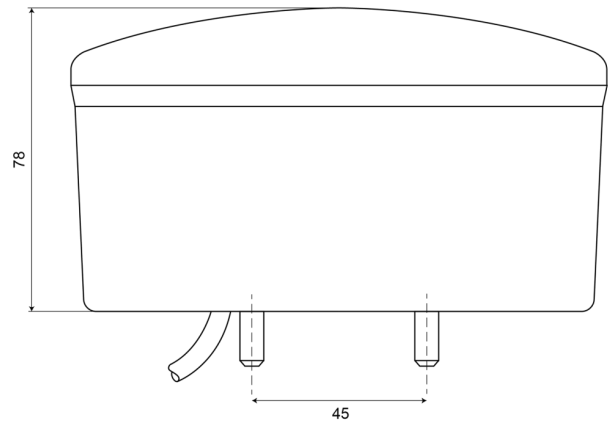

# LIGHTS FRONT AND REAR

HAMB78-DV

LED rear light | left+right | 12-24V

EAN: 5414184004610

## Specifications

Approval D	Yes	Mounting	Surface mount
Certification	ECE	Mounting side	Rear - Left & right
Color	Amber/red	Operating voltage	12V - 24V
Colour of lens	Amber/red	Specifications	Also available in LOW version (50 mm)
Connection	Open cable ends	Supplied with	Mounting screws
Diameter mm	140 mm	Thickness mm	78 mm
EMC	EMC R10	To be ordered by	1
EMC R10	Yes	Type	Rear lights
IP-degree	IP66+IP68	Weight (kg)	0,546 Kg
Length of cable (m)	2 m	With Direction indicator	Yes
Light source	LED	With Tail-Stop	Yes