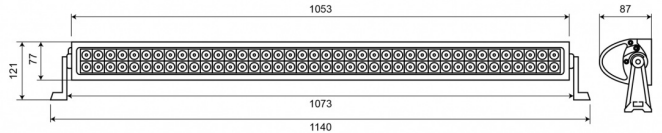

WORK LIGHTS

LEDBAR-1140

LED worklamp | 9-32V | long | 6150 lumen

EAN: 5414184001459

Specifications

Characteristics	Light-alloy housing, matt black finish	Lumen range	Extreme (4000 - 8000 Lumen)
Color	White	Mounting	Bolt
Colour of LEDs	White	Number of LEDs	80
Colour of lens	Clear	Operating voltage	12V - 24V
Connection	Open cable ends	Operation temperature	-30°C / +65°C
Dimensions	1140 x 121 x 87 mm	Packing	Brown box with label
EMC	EMC R10	Supplied with	Nuts and bolts
EMC R10	Yes	To be ordered by	1
IP-degree	IP67	Type	Long
Length of cable (m)	0,25 m	Watt	240 Watt
Light source	LED	Weight (kg)	4,150 Kg
Lumen	6150