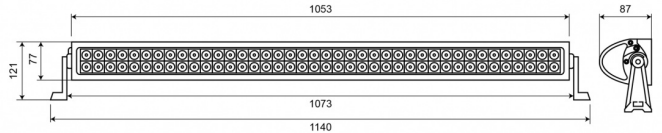

WORK LIGHTS

LEDBAR-1140

LED worklamp | 9-32V | long | 6150 lumen

EAN: 5414184001459

Specifications

Characteristics	Light-alloy housing, matt black finish	Lumen range	Extreme (4000 - 8000 Lumen)
Color	White	Mounting	Bolt
Colour of LEDs	White	Number of LEDs	80
Colour of lens	Clear	Operating voltage	12V - 24V
Connection	Open cable ends	Operation temperature	-30°C / +65°C
Dimensions	1140 x 121 x 87 mm	Packing	Brown box with label
EMC	EMC R10	Supplied with	Nuts and bolts
EMC R10	Yes	To be ordered by	1
IP-degree	IP67	Type	Long
Length of cable (m)	0,25 m	Watt	240 Watt
Light source	LED	Weight (kg)	4,150 Kg
Lumen	6150		