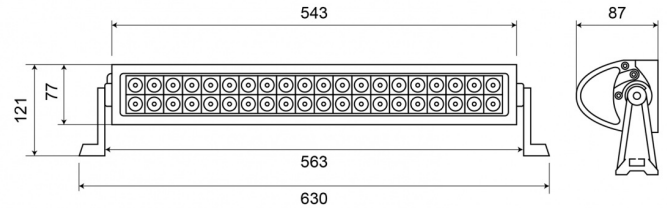

# WORK LIGHTS

LEDBAR-630

LED worklamp | 9-32V | long | 3070 lumen

EAN: 5414184001466

## Specifications

Characteristics	Light-alloy housing, matt black finish	Lumen range	High (2000 - 4000 Lumen)
Color	White	Mounting	Bolt
Colour of LEDs	White	Number of LEDs	40
Colour of lens	Clear	Operating voltage	12V - 24V
Connection	Open cable ends	Operation temperature	-30°C / +65°C
Dimensions	630 x 121 x 87 mm	Packing	Brown box with label
EMC	EMC R10	Supplied with	Nuts and bolts
EMC R10	Yes	To be ordered by	1
IP-degree	IP67	Type	Long
Length of cable (m)	0,25 m	Watt	120 Watt
Light source	LED	Weight (kg)	2,400 Kg
Lumen	3070		