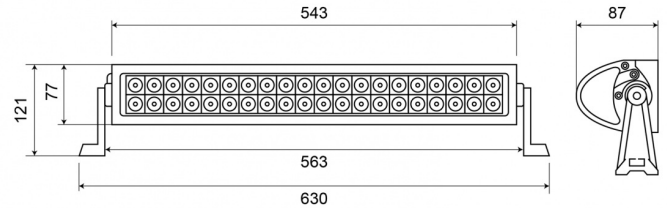

WORK LIGHTS

LEDBAR-630

LED worklamp | 9-32V | long | 3070 lumen

EAN: 5414184001466

Specifications

Characteristics	Light-alloy housing, matt black finish	Lumen range	High (2000 - 4000 Lumen)
Color	White	Mounting	Bolt
Colour of LEDs	White	Number of LEDs	40
Colour of lens	Clear	Operating voltage	12V - 24V
Connection	Open cable ends	Operation temperature	-30°C / +65°C
Dimensions	630 x 121 x 87 mm	Packing	Brown box with label
EMC	EMC R10	Supplied with	Nuts and bolts
EMC R10	Yes	To be ordered by	1
IP-degree	IP67	Type	Long
Length of cable (m)	0,25 m	Watt	120 Watt
Light source	LED	Weight (kg)	2,400 Kg
Lumen	3070		