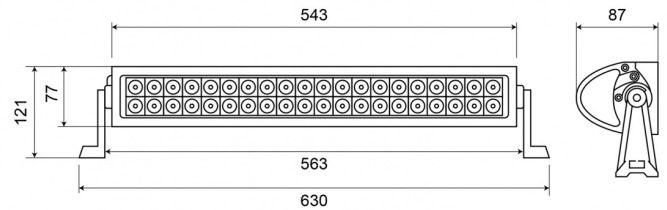

# WORK LIGHTS

LEDBAR-630

LED worklamp | 9-32V | long | 3070 lumen

EAN: 5414184001466

## Specifications

Characteristics	Light-alloy housing, matt black finish	Lumen range	High (2000 - 4000 Lumen)
Color	White	Mounting	Bolt
Colour of LEDs	White	Number of LEDs	40
Colour of lens	Clear	Operating voltage	12V - 24V
Connection	Open cable ends	Operation temperature	-30°C / +65°C
Dimensions	630 x 121 x 87 mm	Packing	Brown box with label
EMC	EMC R10	Supplied with	Nuts and bolts
EMC R10	Yes	To be ordered by	1
IP-degree	IP67	Type	Long
Length of cable (m)	0,25 m	Watt	120 Watt
Light source	LED	Weight (kg)	2,400 Kg
Lumen	3070		