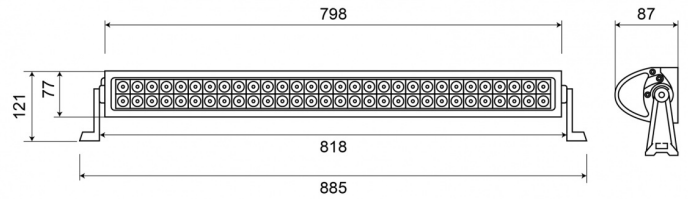

# WORK LIGHTS

LEDBAR-885

LED worklamp | 9-32V | long | 4600 lumen

EAN: 5414184001473

## Specifications

Characteristics	Light-alloy housing, matt black finish	Lumen range	Extreme (4000 - 8000 Lumen)
Color	White	Mounting	Bolt
Colour of LEDs	White	Number of LEDs	60
Colour of lens	Clear	Operating voltage	12V - 24V
Connection	Open cable ends	Operation temperature	-30°C / +65°C
Dimensions	885 x 121 x 87 mm	Packing	Brown box with label
EMC	EMC R10	Supplied with	Nuts and bolts
EMC R10	Yes	To be ordered by	1
IP-degree	IP67	Type	Long
Length of cable (m)	0,25 m	Watt	180 Watt
Light source	LED	Weight (kg)	3,500 Kg
Lumen	4600		