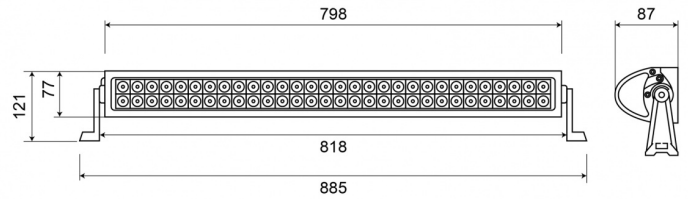

WORK LIGHTS

LEDBAR-885

LED worklamp | 9-32V | long | 4600 lumen

EAN: 5414184001473

Specifications

Characteristics	Light-alloy housing, matt black finish	Lumen range	Extreme (4000 - 8000 Lumen)
Color	White	Mounting	Bolt
Colour of LEDs	White	Number of LEDs	60
Colour of lens	Clear	Operating voltage	12V - 24V
Connection	Open cable ends	Operation temperature	-30°C / +65°C
Dimensions	885 x 121 x 87 mm	Packing	Brown box with label
EMC	EMC R10	Supplied with	Nuts and bolts
EMC R10	Yes	To be ordered by	1
IP-degree	IP67	Type	Long
Length of cable (m)	0,25 m	Watt	180 Watt
Light source	LED	Weight (kg)	3,500 Kg
Lumen	4600		